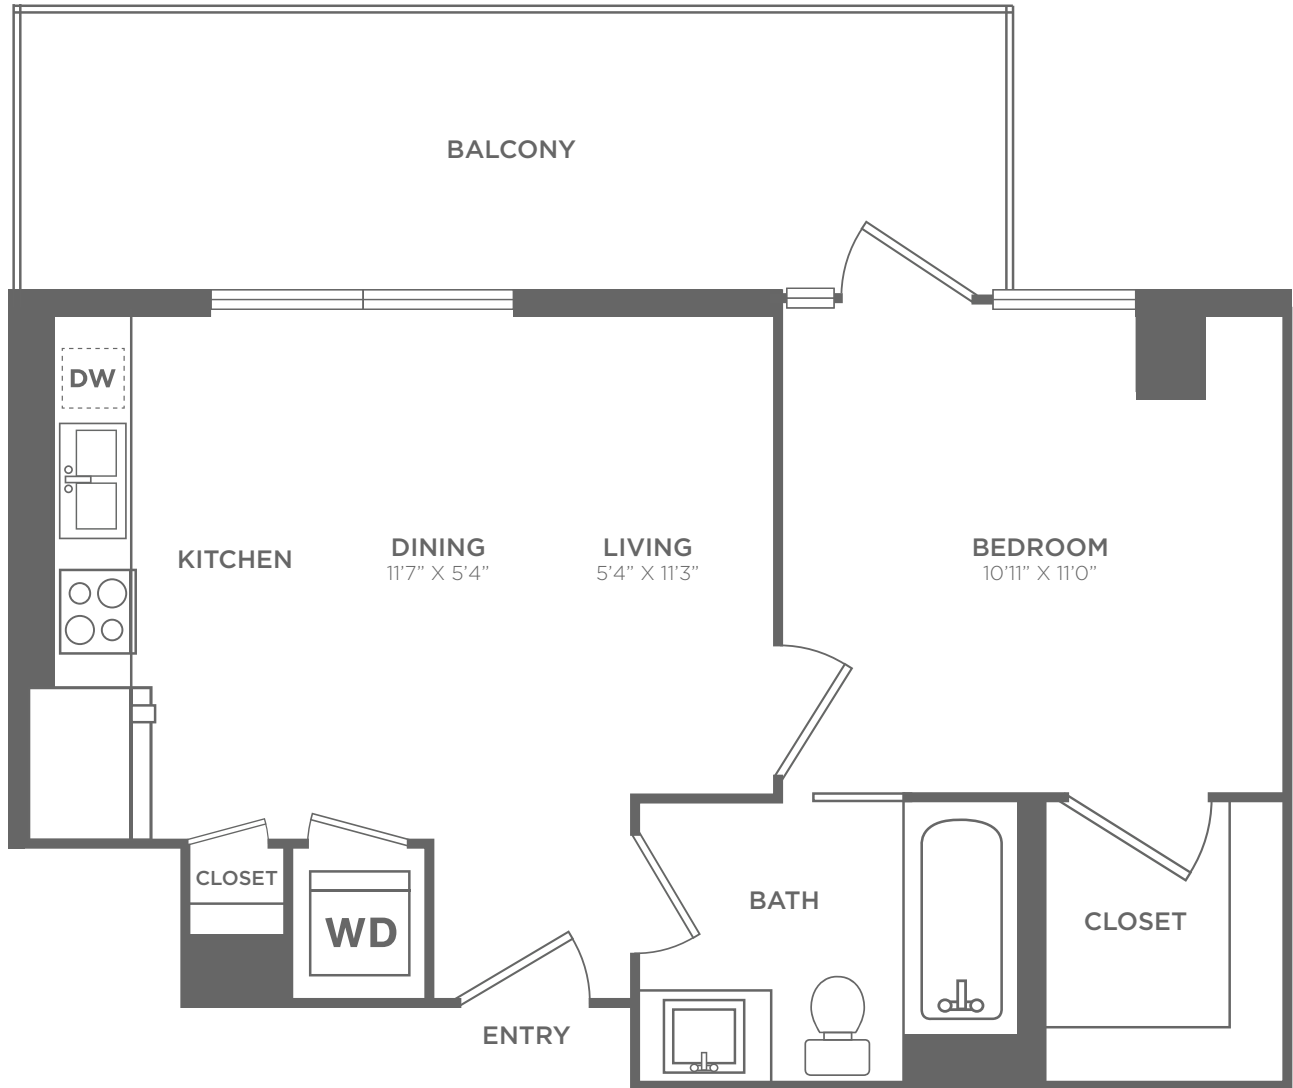

THE MILE

CORAL GABLES

1A

1 BED / 1 BATH / 508 SQ. FT.

3622 CORAL WAY | MIAMI, FL 33145

786-725-4160 | www.livethemile.com

All dimensions and square footages are approximate