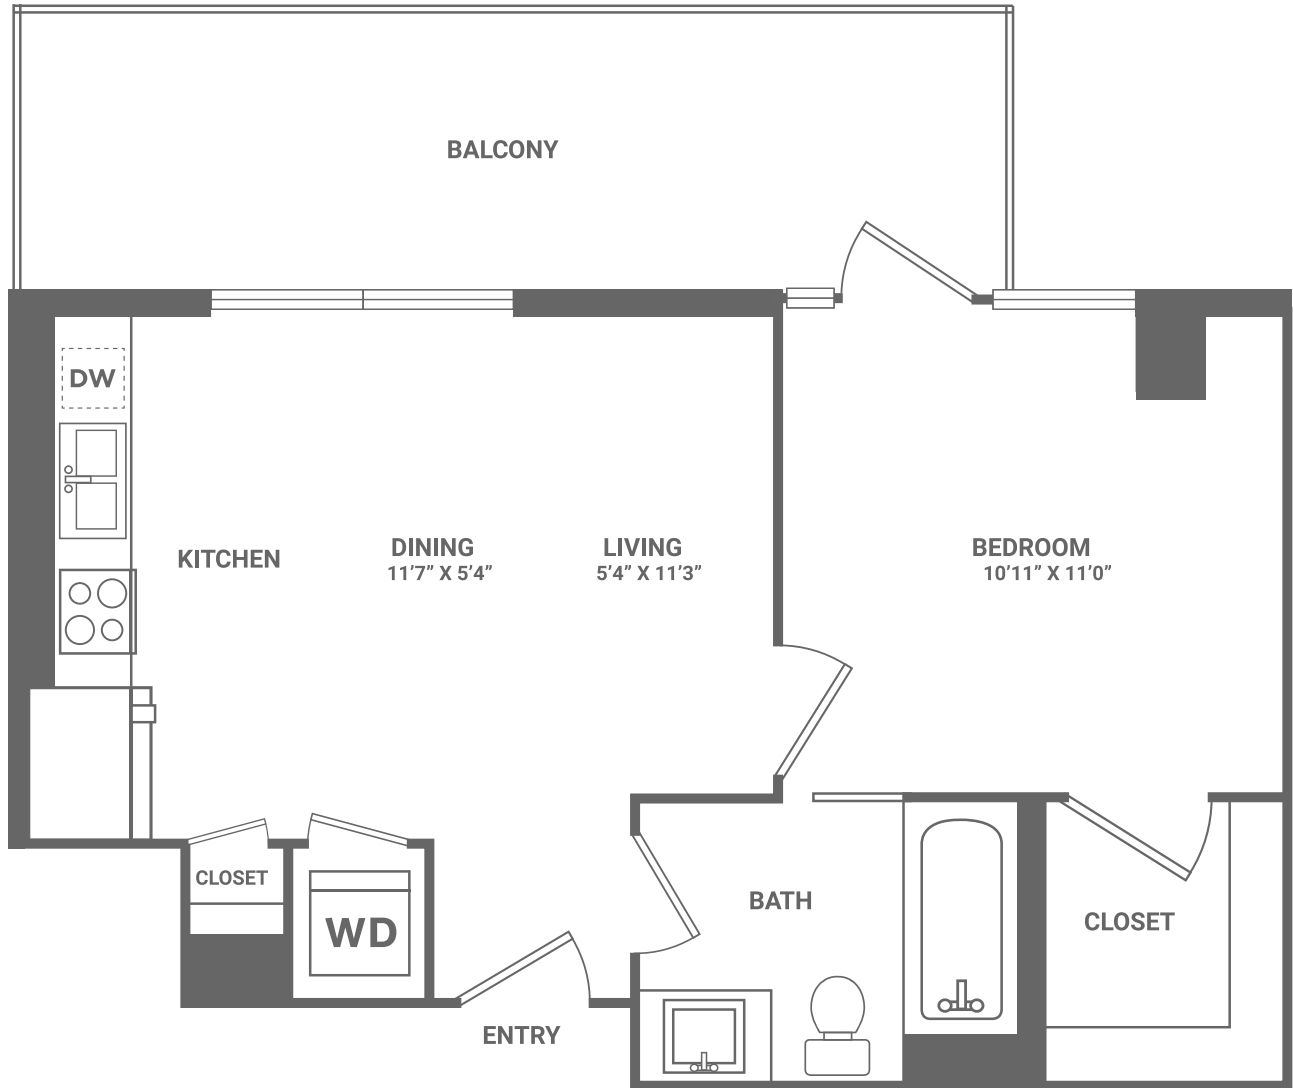

THE MILE
CORAL GABLES

1A

1 BED / 1 BATH / 508 SQ. FT.

3622 CORAL WAY | MIAMI, FL 33145
www.livethemile.com

All dimensions and square footages are approximate