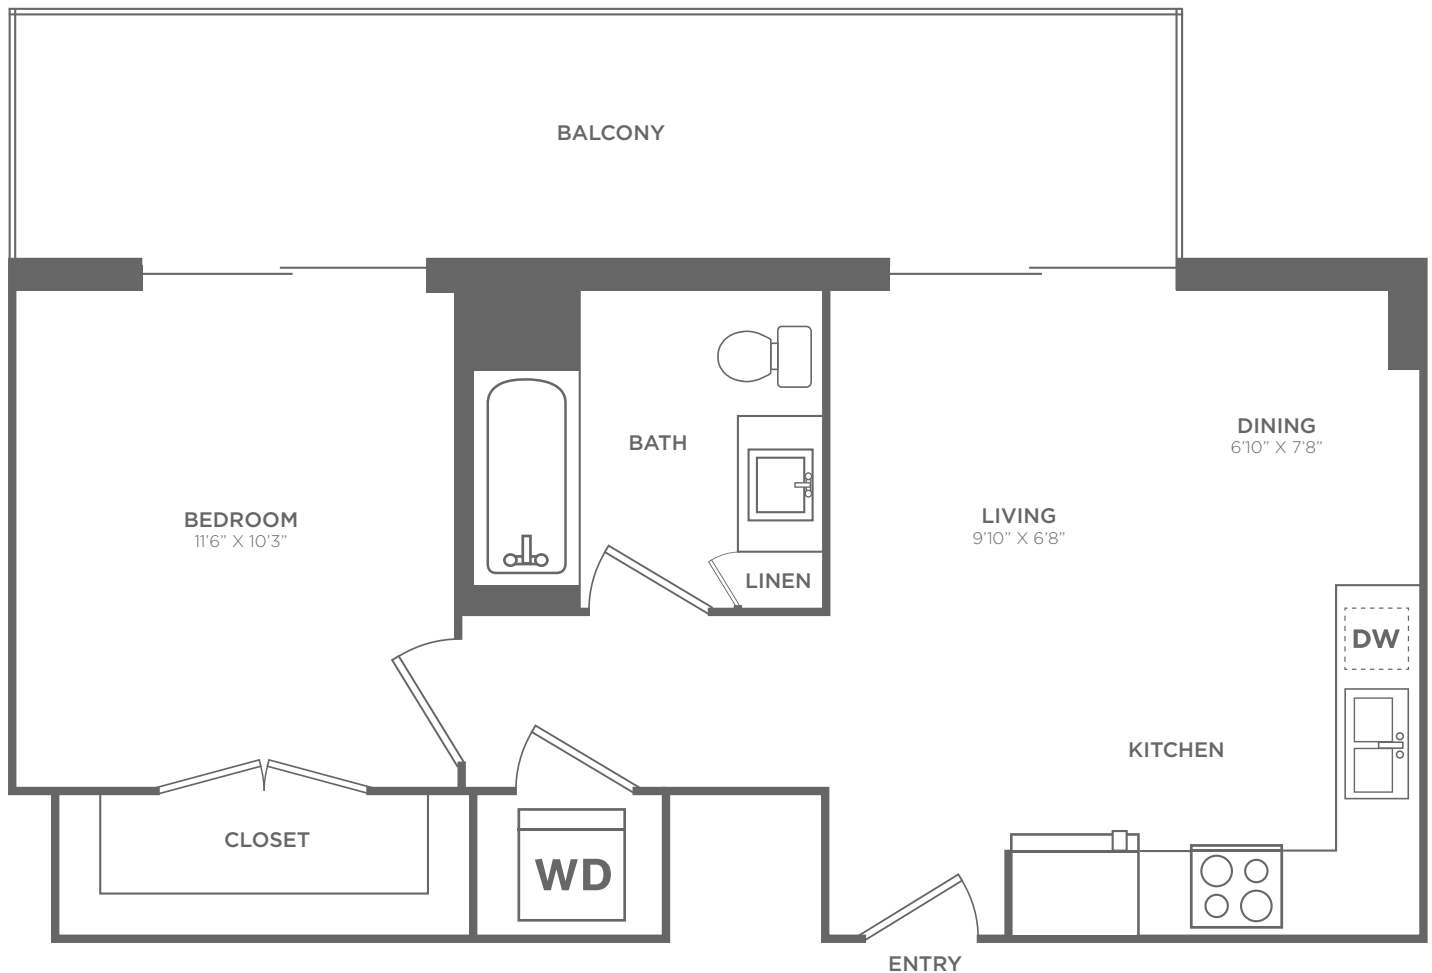

THE MILE

CORAL GABLES

1B

1 BED / 1 BATH / 538 SQ. FT.

3622 CORAL WAY | MIAMI, FL 33145

786-725-4160 | www.livethemile.com

All dimensions and square footages are approximate