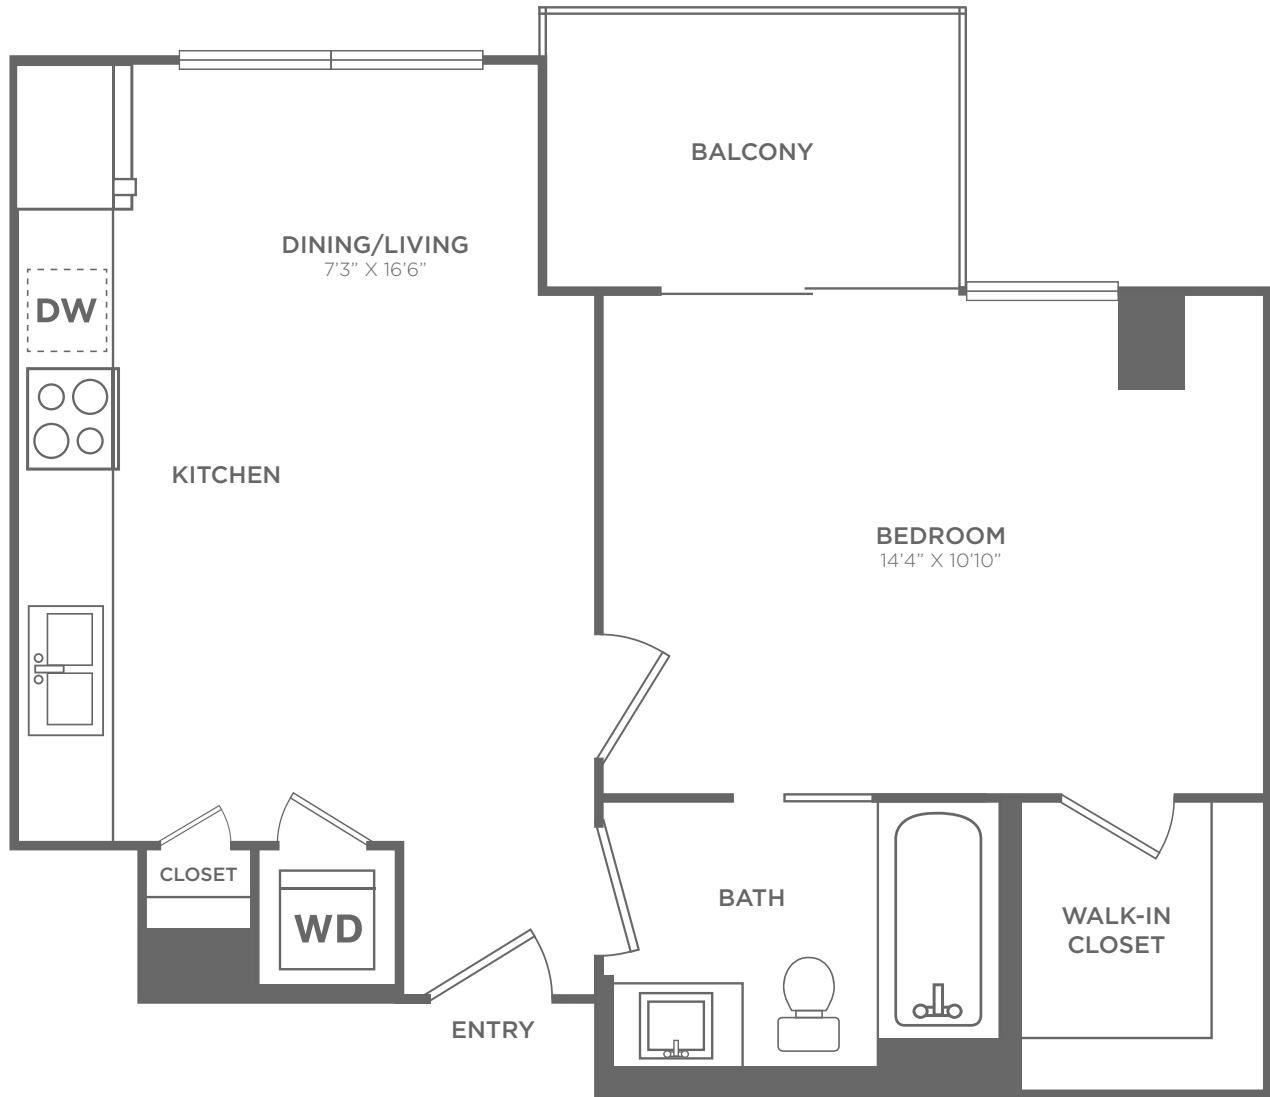

THE MILE

CORAL GABLES

1C

1 BED / 1 BATH / 575 SQ. FT.

3622 CORAL WAY | MIAMI, FL 33145

786-725-4160 | www.livethemile.com

All dimensions and square footages are approximate