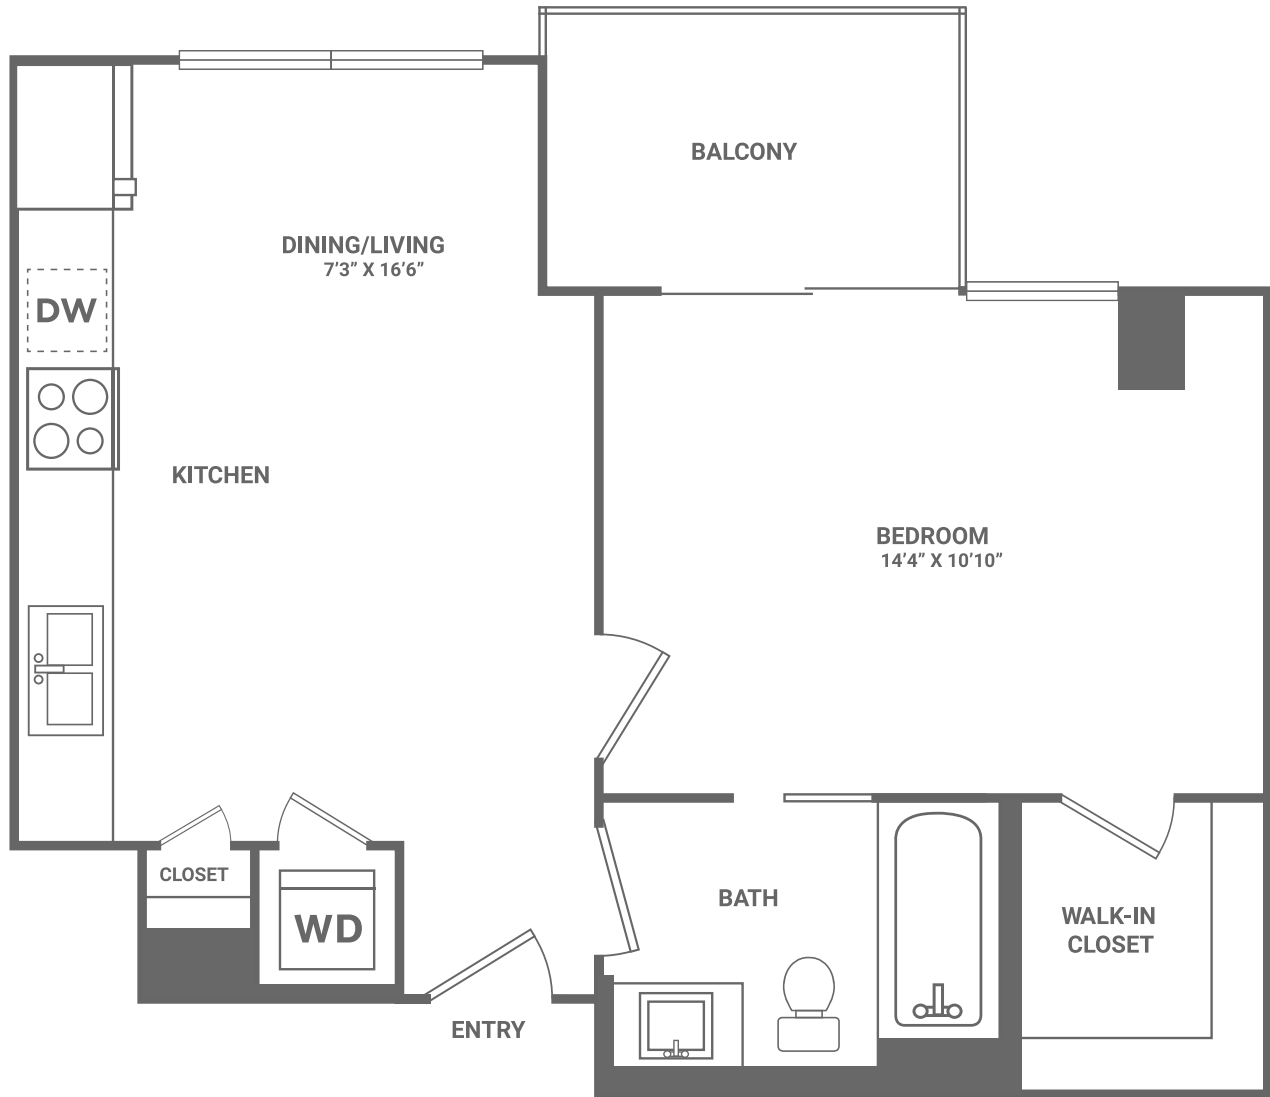

# THE MILE

CORAL GABLES

1C

1 BED / 1 BATH / 575 SQ. FT.

3622 CORAL WAY | MIAMI, FL 33145  
[www.livethemile.com](http://www.livethemile.com)

All dimensions and square footages are approximate