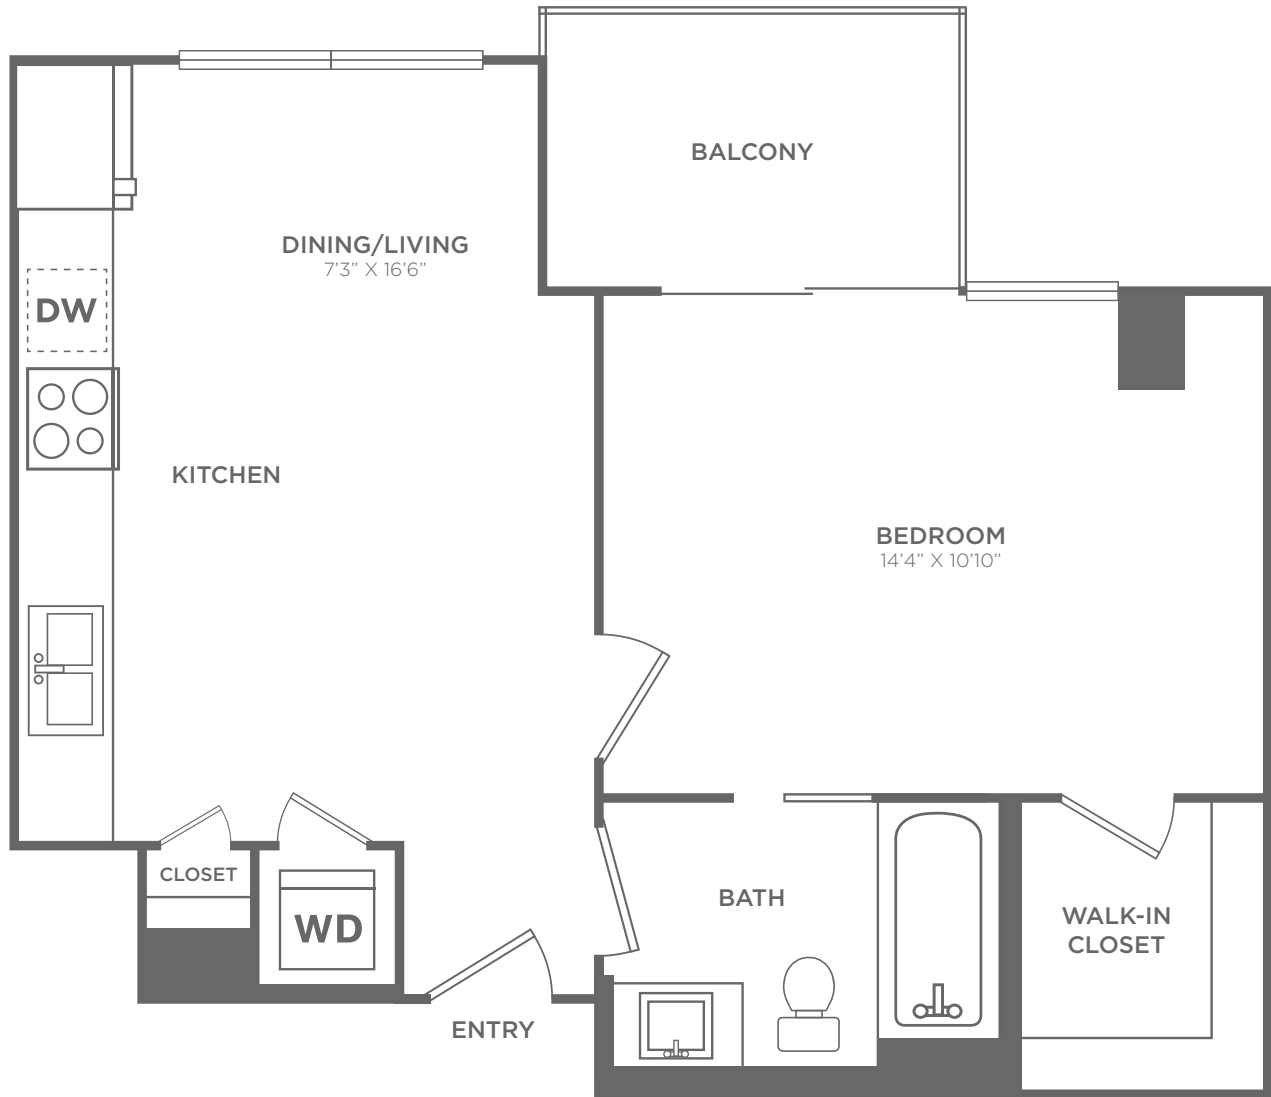

THE MILE

CORAL GABLES

1D

1 BED / 1 BATH / 694 SQ. FT.

3622 CORAL WAY | MIAMI, FL 33145

786-725-4160 | www.livethemile.com

All dimensions and square footages are approximate