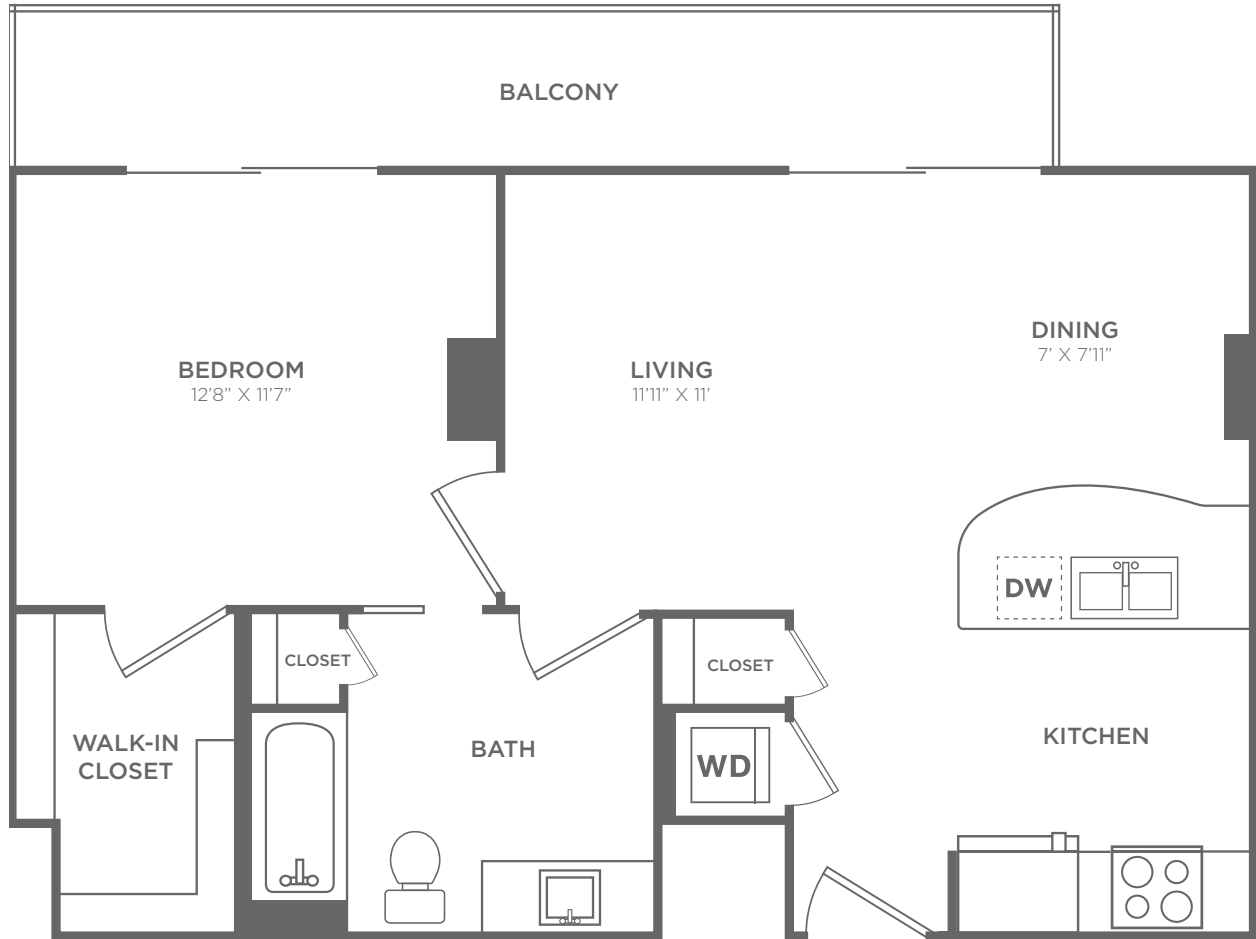

THE MILE

CORAL GABLES

1D

1 BED / 1 BATH / 694 SQ. FT.

3622 CORAL WAY | MIAMI, FL 33145

786-446-8109 | www.coralcables.com

All dimensions and square footages are approximate