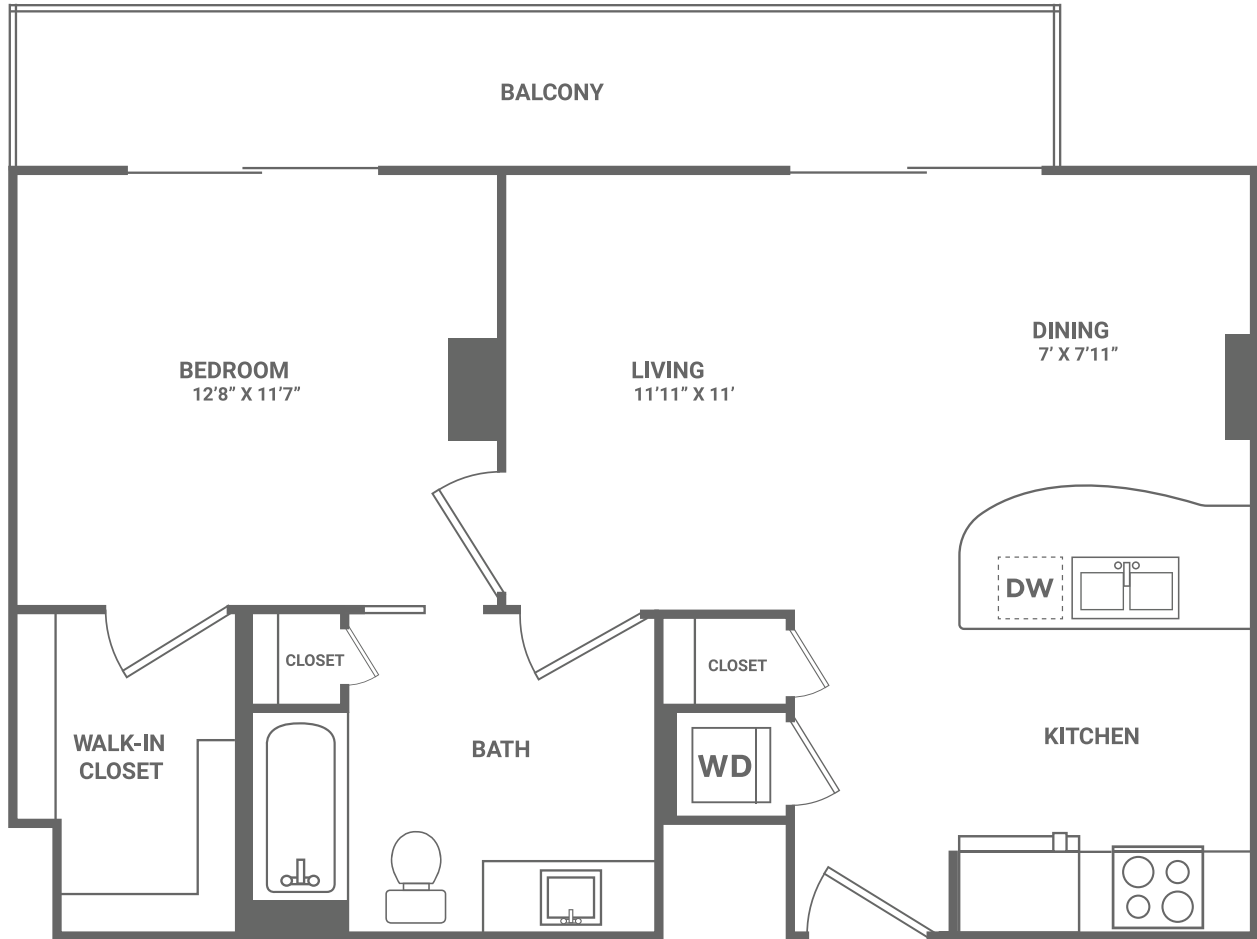

THE MILE

CORAL GABLES

1D

1 BED / 1 BATH / 694 SQ. FT.

3622 CORAL WAY | MIAMI, FL 33145
www.livethemile.com

All dimensions and square footages are approximate