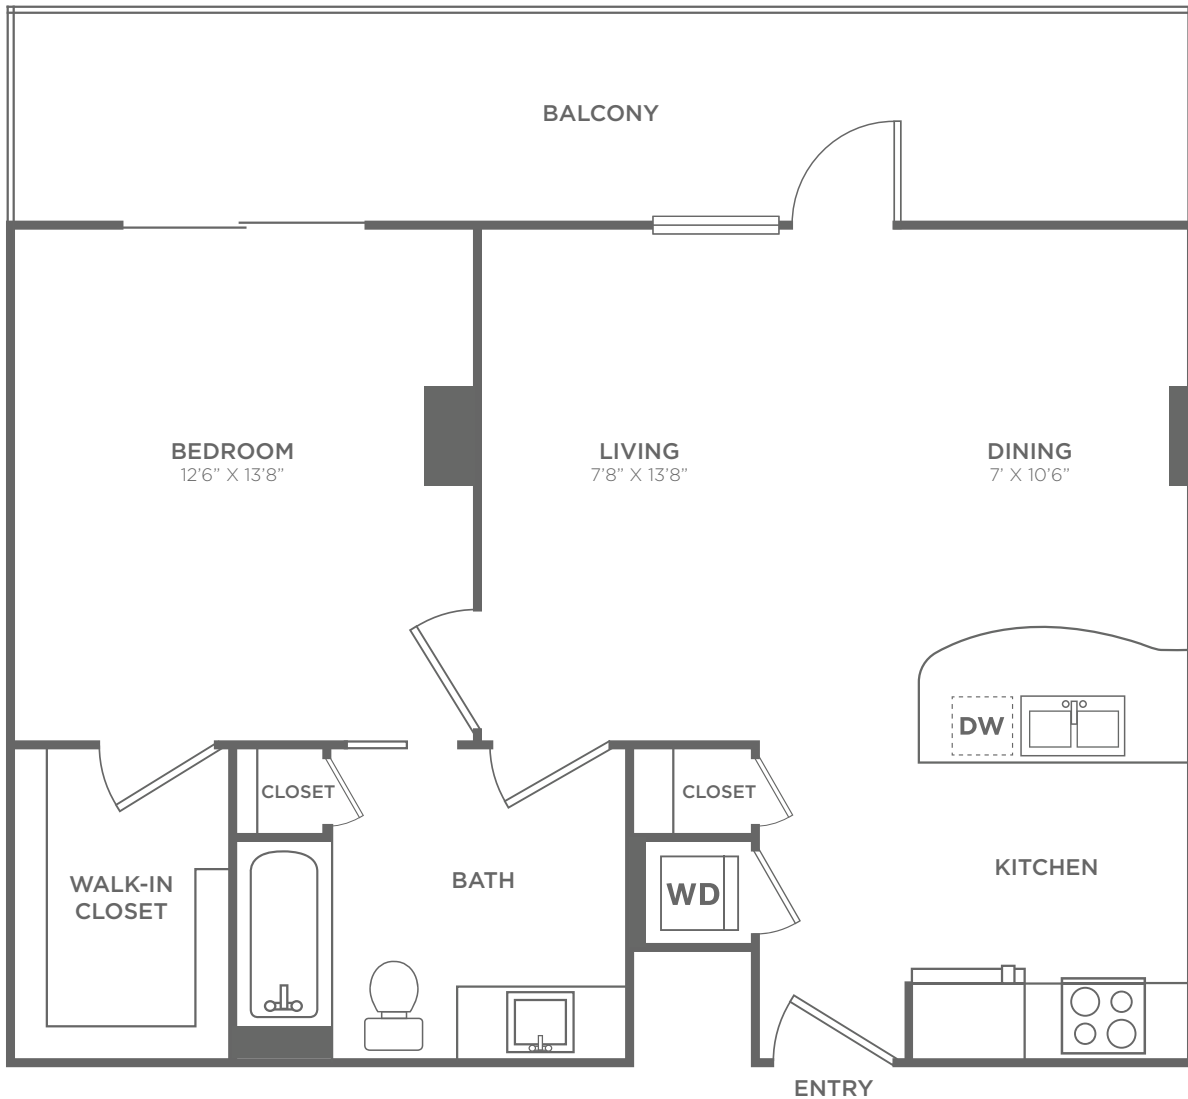

THE MILE

CORAL GABLES

1E

1 BED / 1 BATH / 797 SQ. FT.

3622 CORAL WAY | MIAMI, FL 33145

786-725-4160 | www.livethemile.com

All dimensions and square footages are approximate