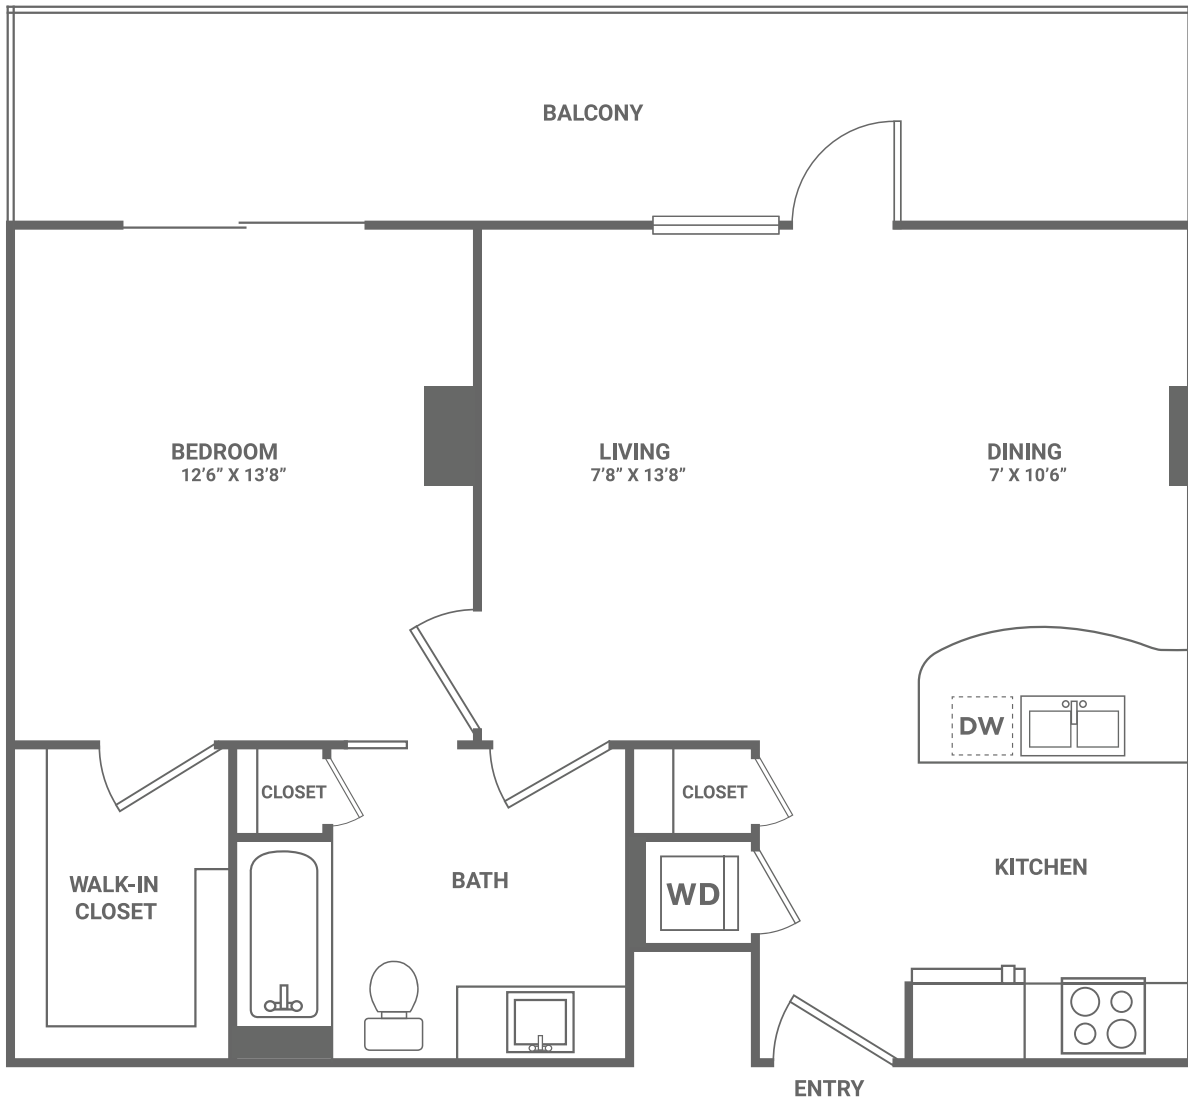

THE MILE

CORAL GABLES

1E

1 BED / 1 BATH / 797 SQ. FT.

3622 CORAL WAY | MIAMI, FL 33145
www.livethemile.com

All dimensions and square footages are approximate