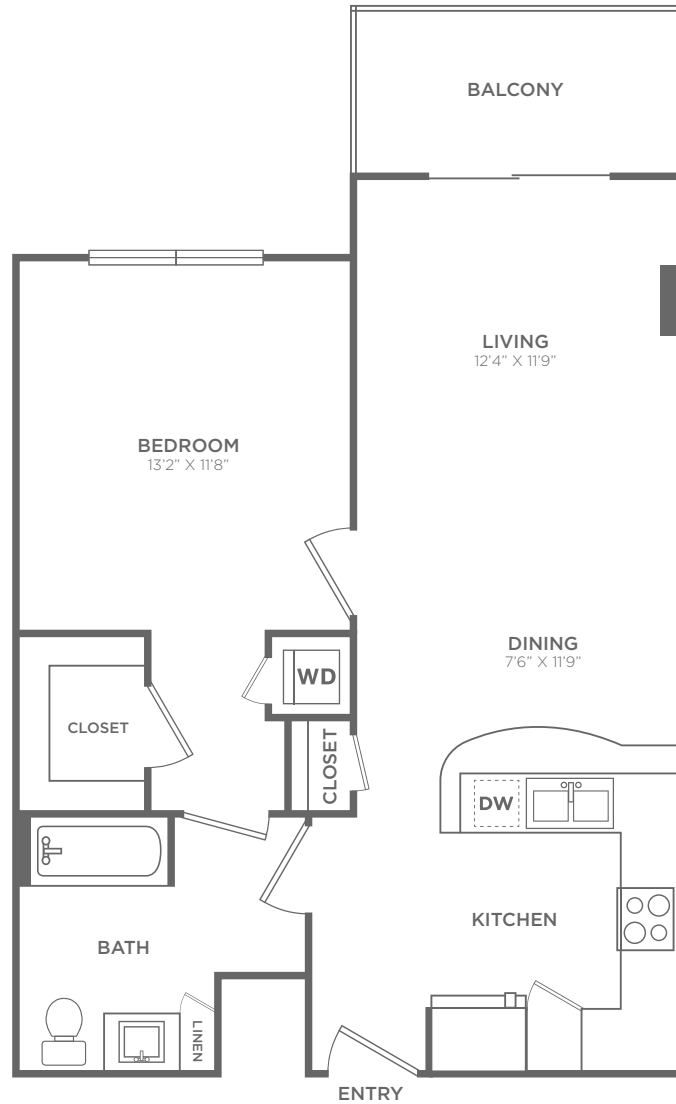

# THE MILE

CORAL GABLES

1F

1 BED / 1 BATH / 808 SQ. FT.

3622 CORAL WAY | MIAMI, FL 33145

786-725-4160 | [www.livethemile.com](http://www.livethemile.com)

*All dimensions and square footages are approximate*