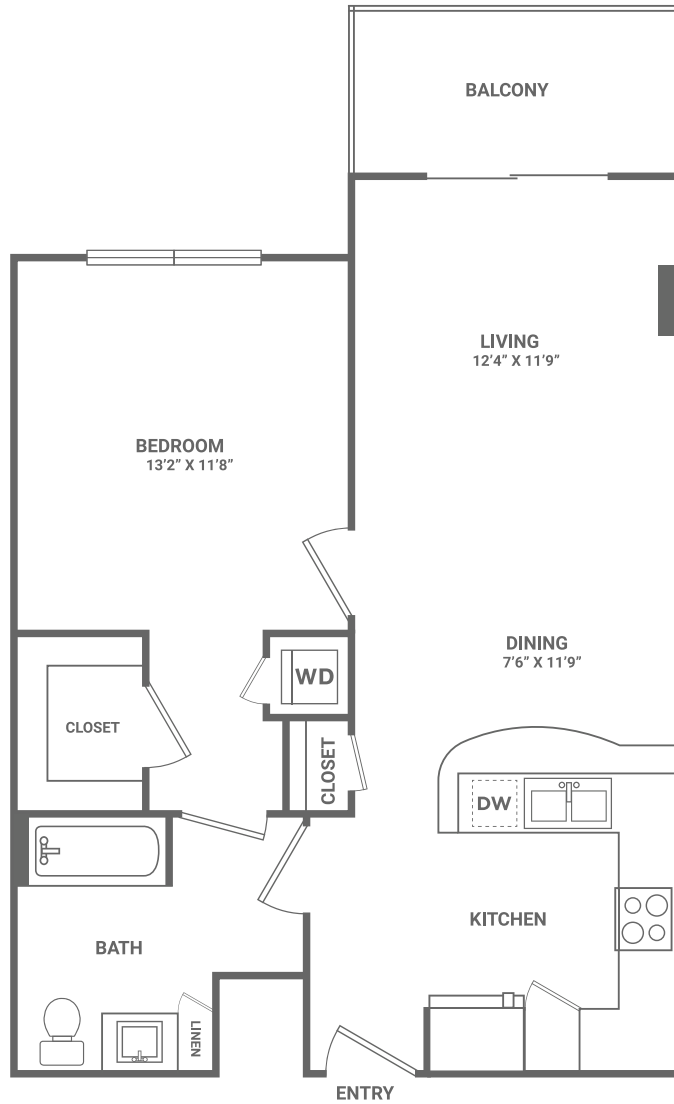

THE MILE
CORAL GABLES

1F

1 BED / 1 BATH / 808 SQ. FT.

3622 CORAL WAY | MIAMI, FL 33145
www.livethemile.com

All dimensions and square footages are approximate