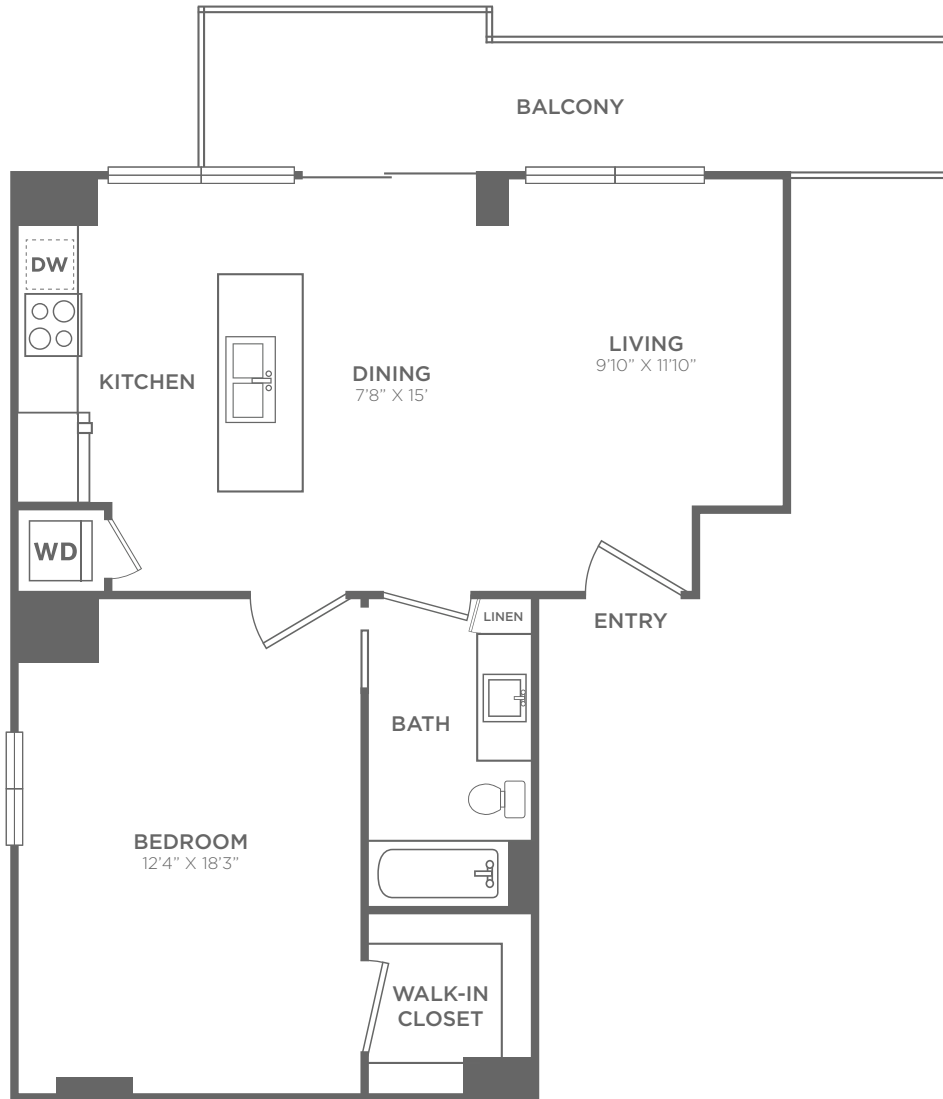

# THE MILE

CORAL GABLES

1G

1 BED / 1 BATH / 848 SQ. FT.

3622 CORAL WAY | MIAMI, FL 33145

786-725-4160 | [www.livethemile.com](http://www.livethemile.com)

*All dimensions and square footages are approximate*