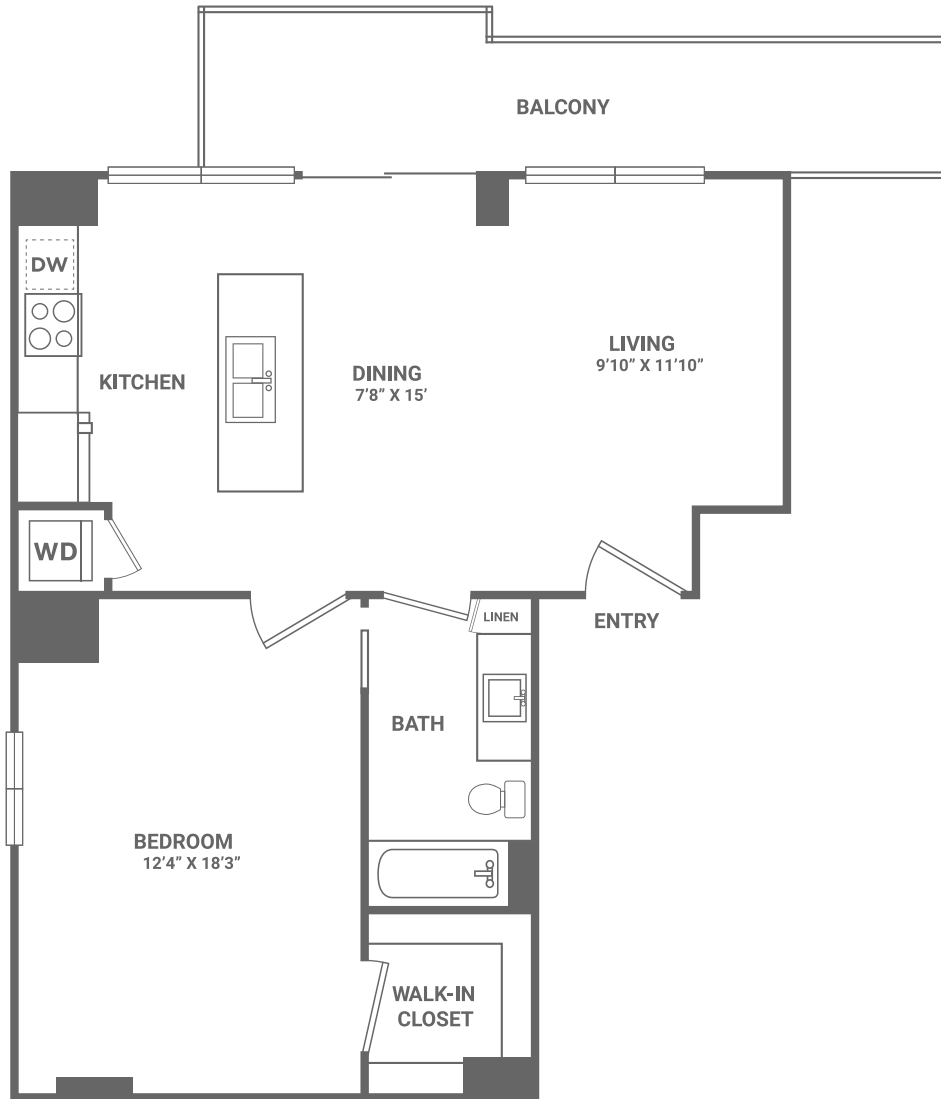

# 1G

1 BED / 1 BATH / 848 SQ. FT.

3622 CORAL WAY | MIAMI, FL 33145  
[www.livethemile.com](http://www.livethemile.com)

All dimensions and square footages are approximate