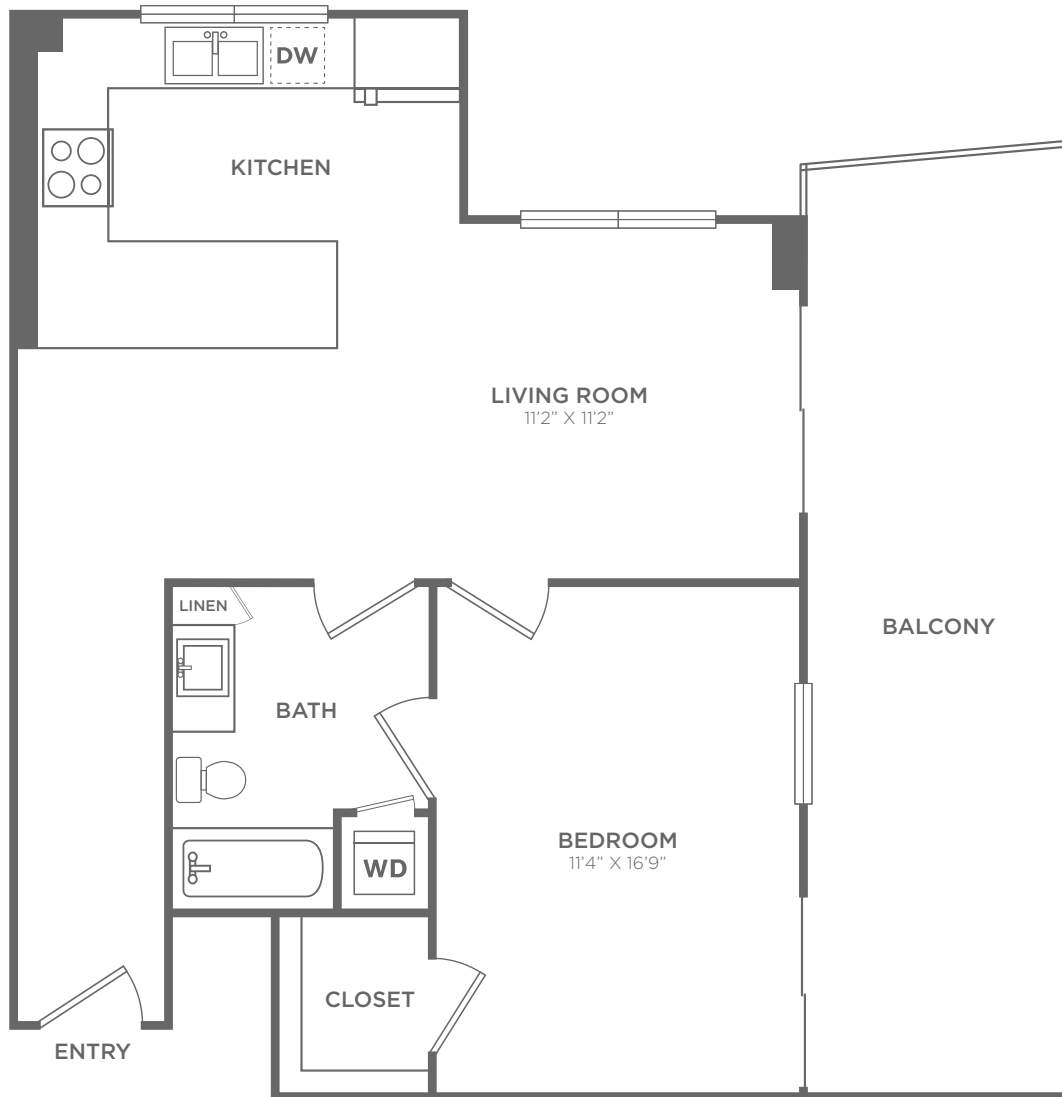

# THE MILE

CORAL GABLES

1H

1 BED / 1 BATH / 850 SQ. FT.

3622 CORAL WAY | MIAMI, FL 33145

786-725-4160 | [www.livethemile.com](http://www.livethemile.com)

*All dimensions and square footages are approximate*