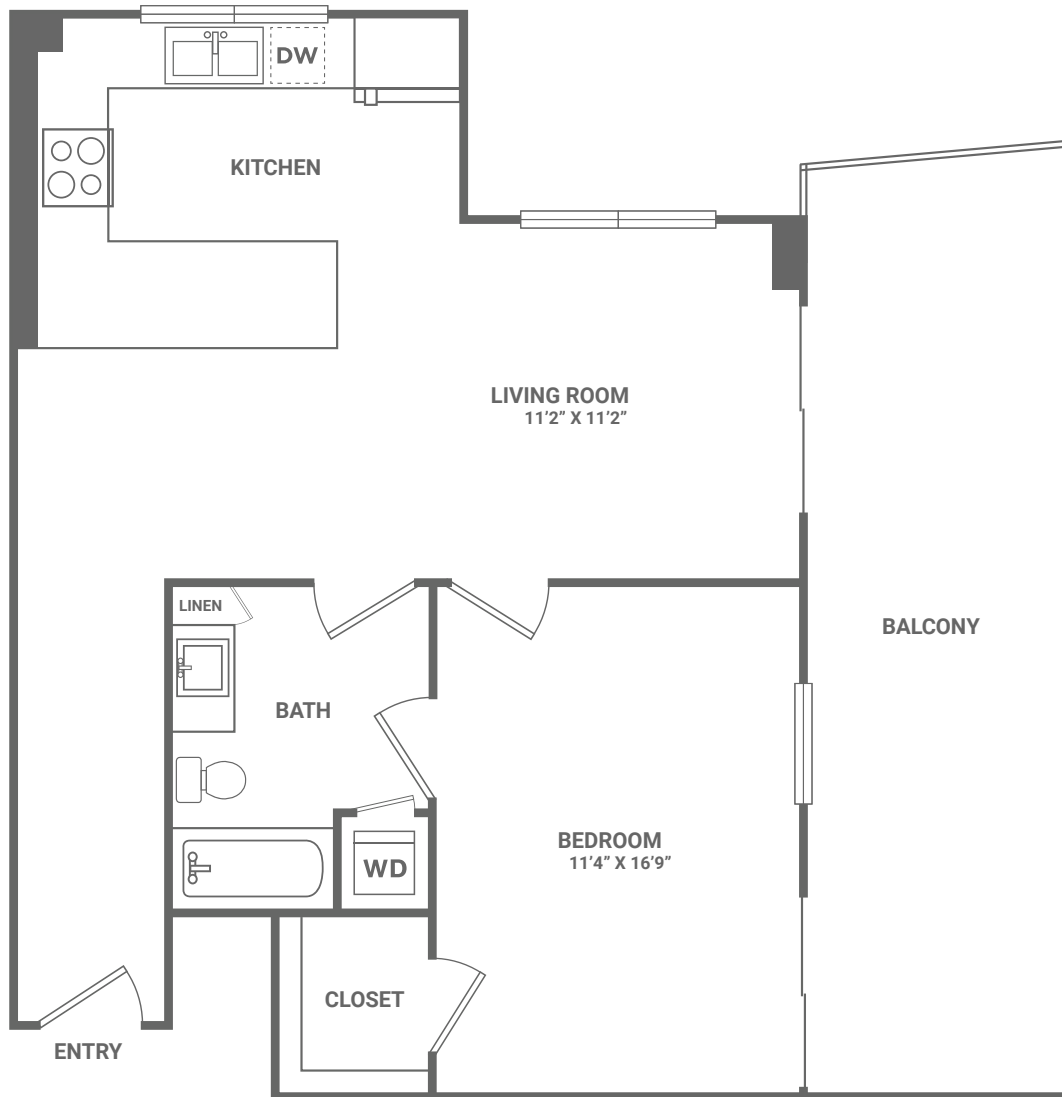

THE MILE
CORAL GABLES

1H

1 BED / 1 BATH / 850 SQ. FT.

3622 CORAL WAY | MIAMI, FL 33145
www.livethemile.com

All dimensions and square footages are approximate