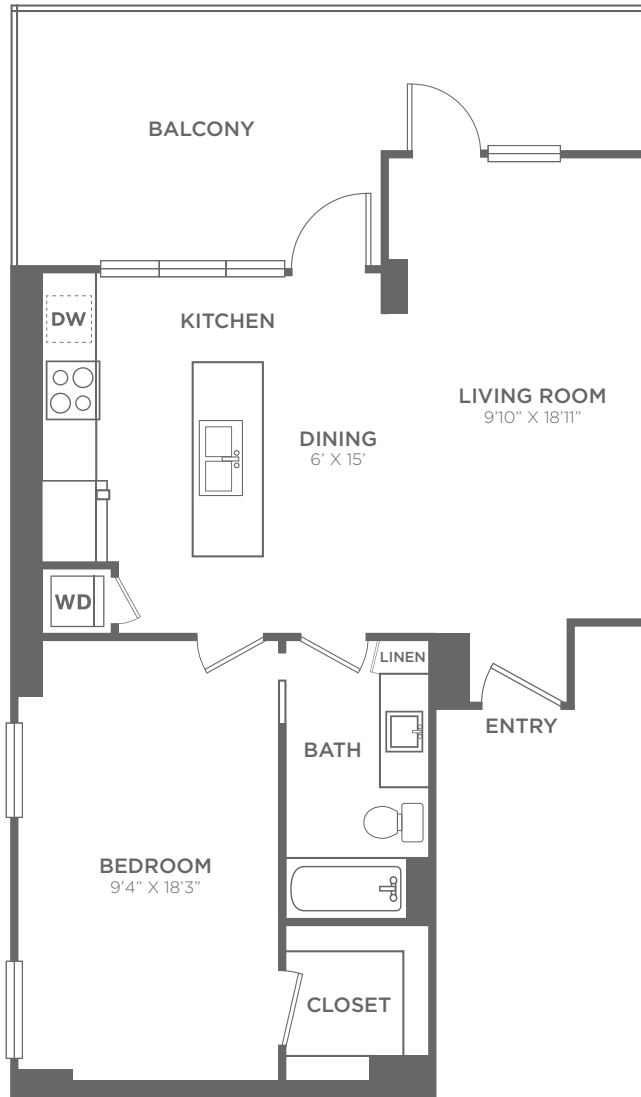

THE MILE

CORAL GABLES

1J

1 BED / 1 BATH / 856 SQ. FT.

3622 CORAL WAY | MIAMI, FL 33145

786-725-4160 | www.livethemile.com

All dimensions and square footages are approximate