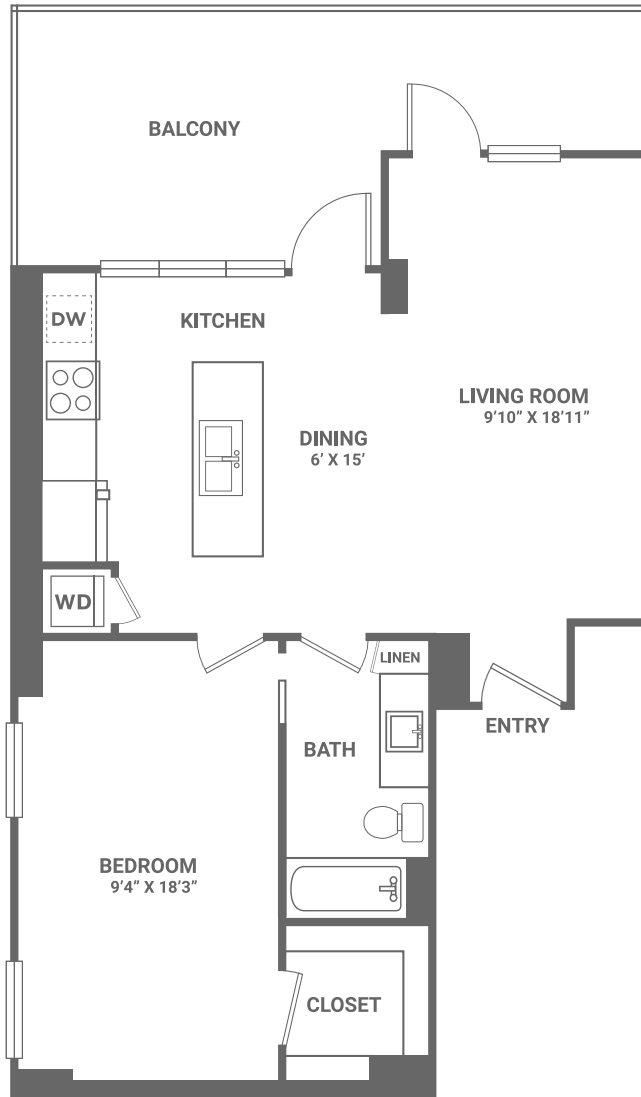

# THE MILE

CORAL GABLES

1J

1 BED / 1 BATH / 856 SQ. FT.

3622 CORAL WAY | MIAMI, FL 33145  
[www.livethemile.com](http://www.livethemile.com)

All dimensions and square footages are approximate