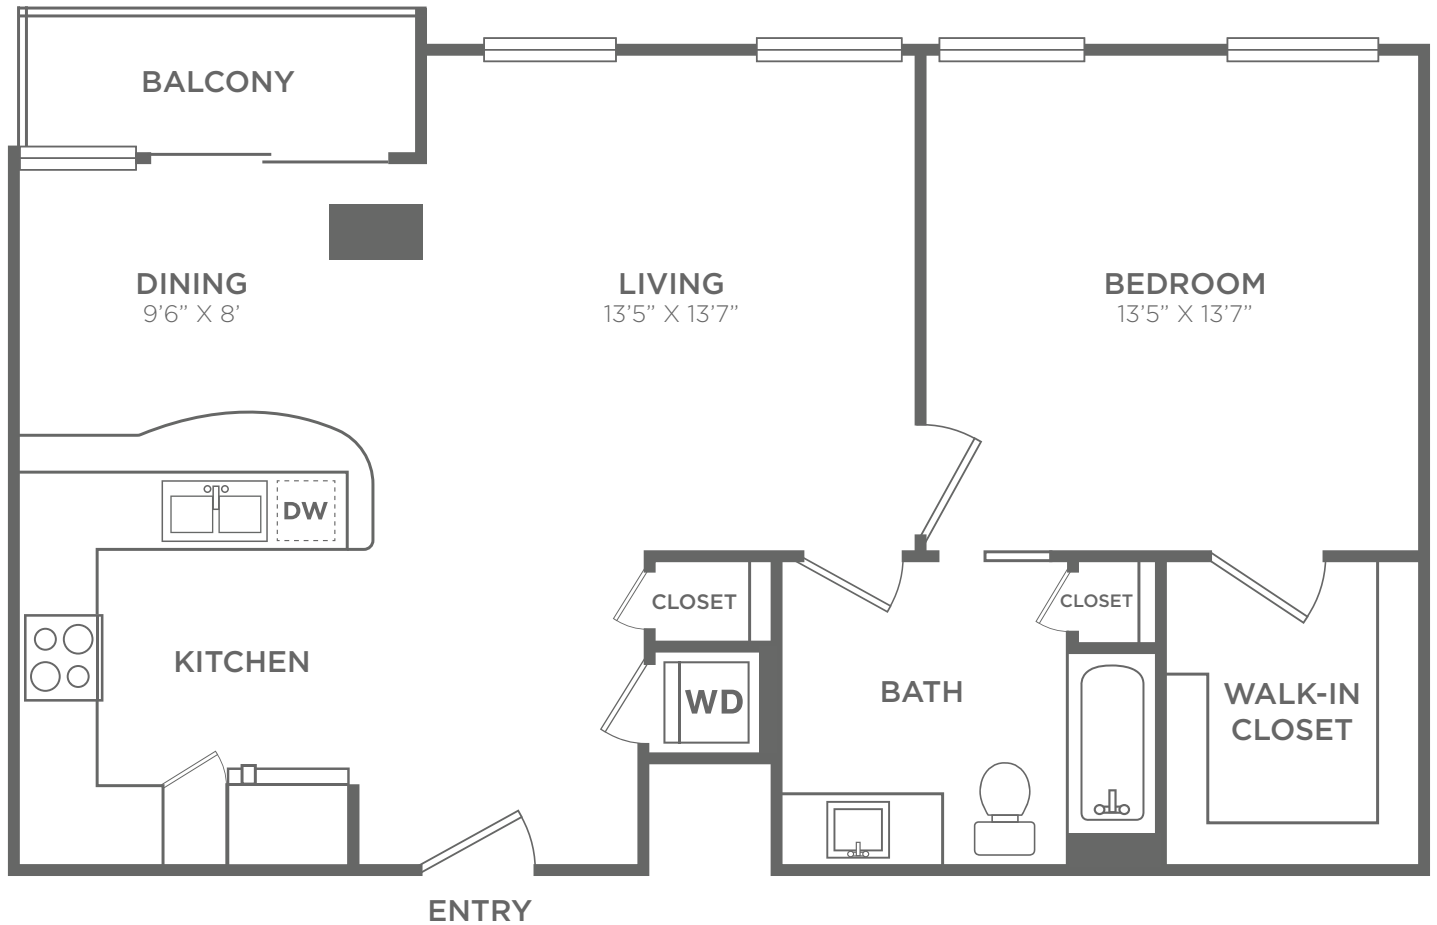

THE MILE

CORAL GABLES

1K

1 BED / 1 BATH / 891 SQ. FT.

3622 CORAL WAY | MIAMI, FL 33145

786-725-4160 | www.livethemile.com

All dimensions and square footages are approximate