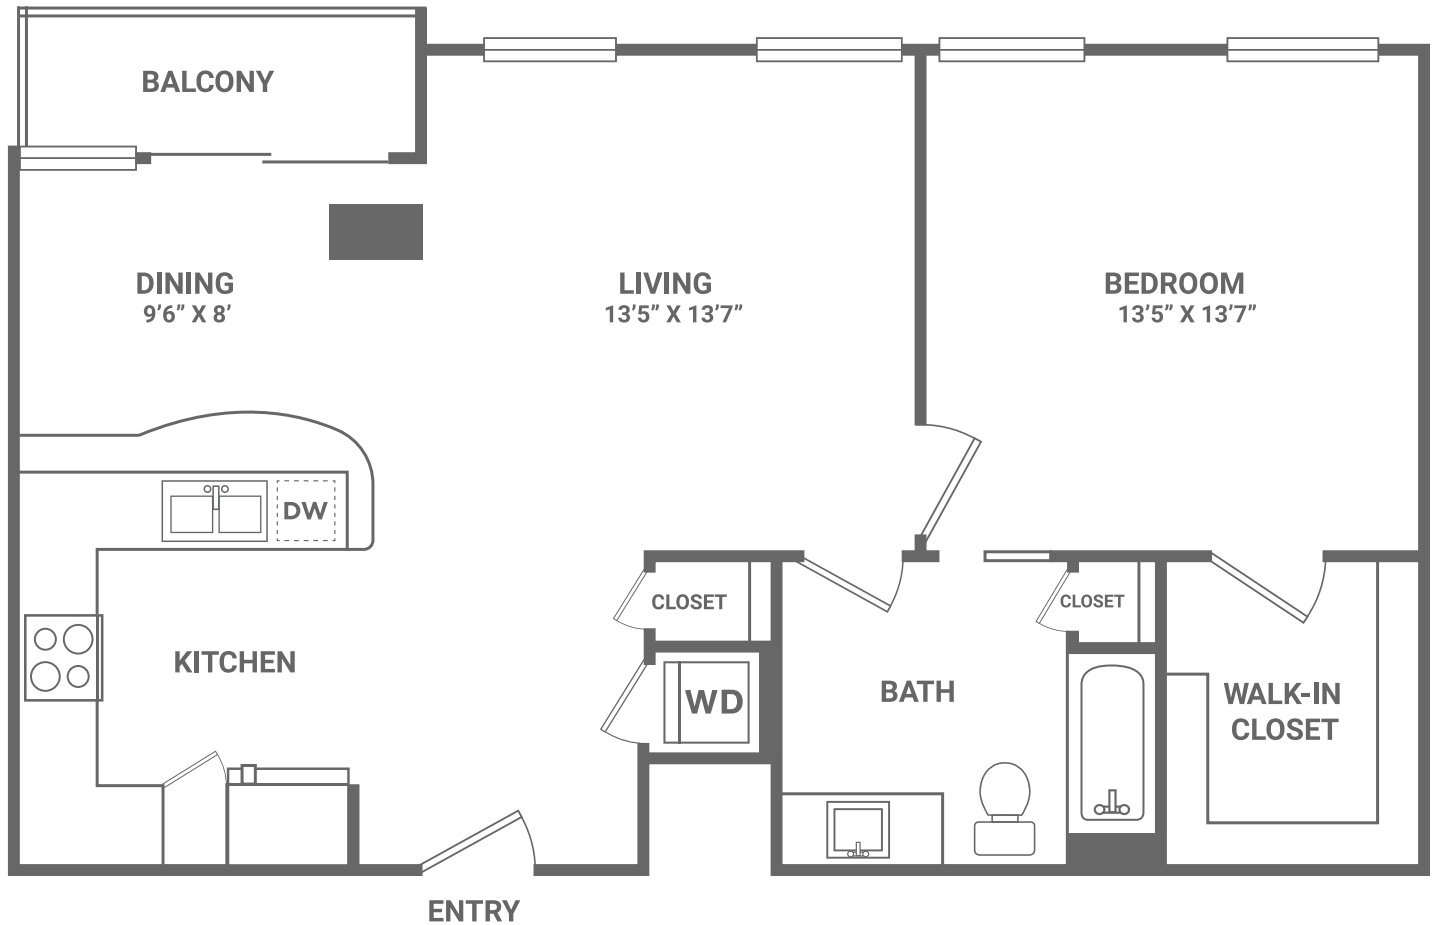

THE MILE

CORAL GABLES

1K

1 BED / 1 BATH / 891 SQ. FT.

3622 CORAL WAY | MIAMI, FL 33145
www.livethemile.com

All dimensions and square footages are approximate