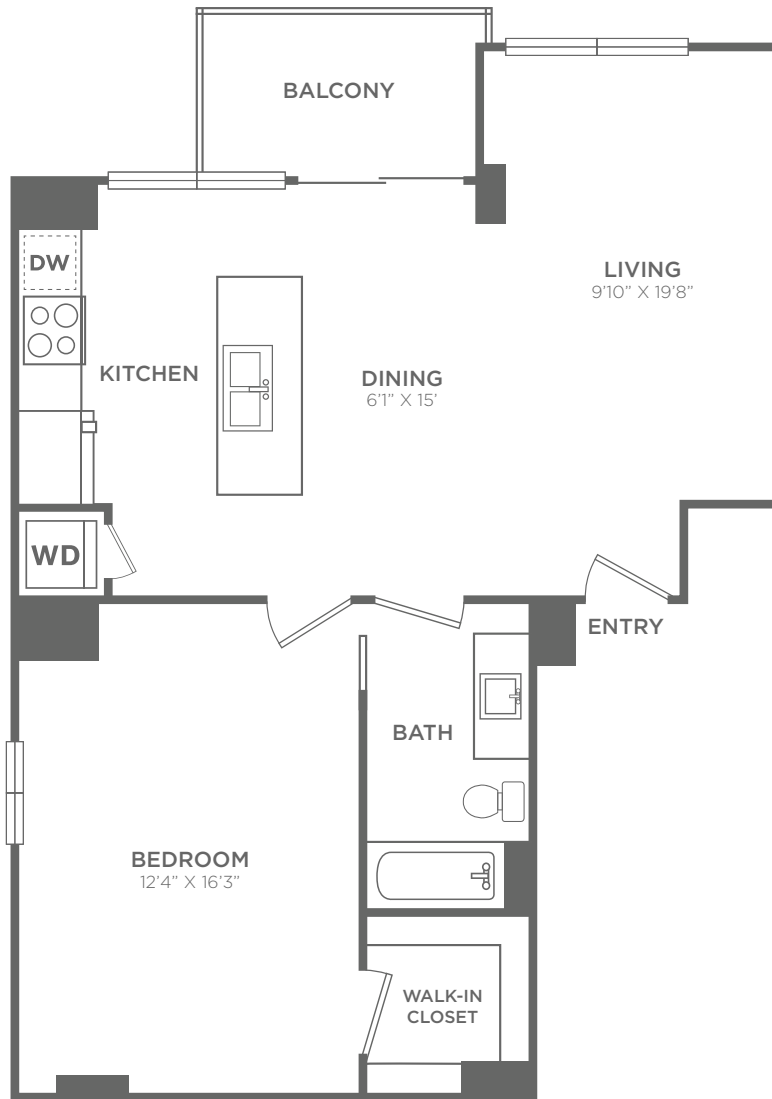

THE MILE

CORAL GABLES

1L

1 BED / 1 BATH / 902 SQ. FT.

3622 CORAL WAY | MIAMI, FL 33145

786-725-4160 | www.livethemile.com

All dimensions and square footages are approximate