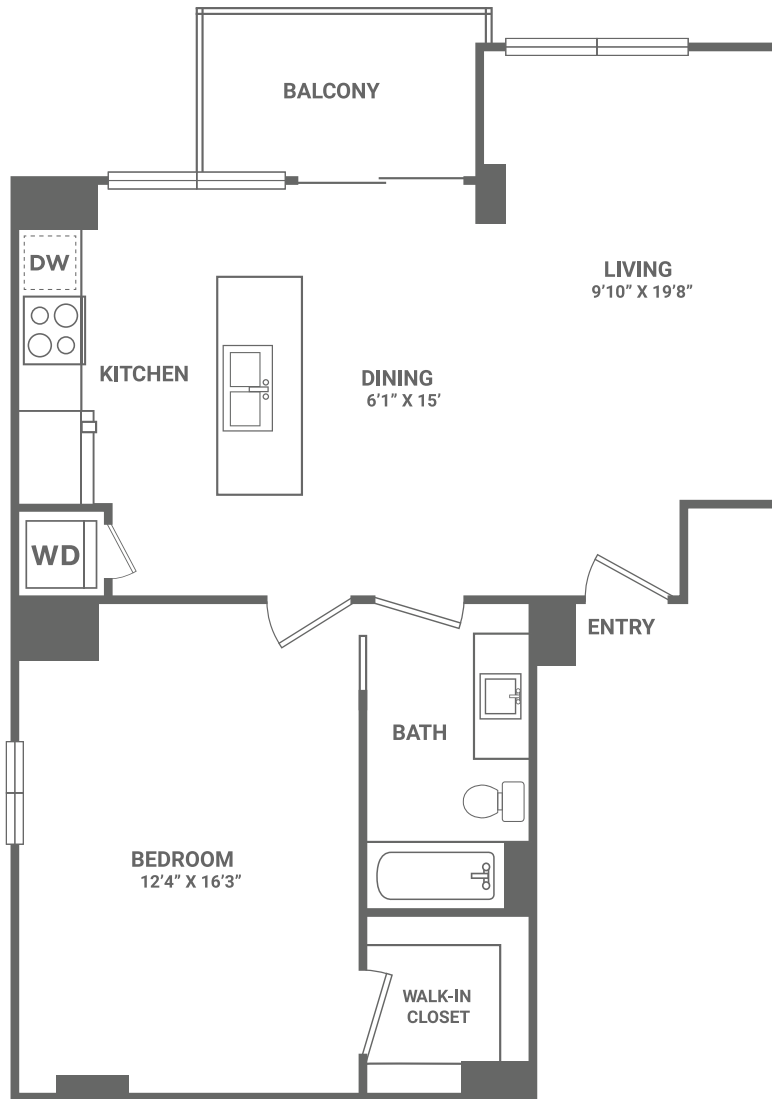

THE MILE

CORAL GABLES

1L

1 BED / 1 BATH / 902 SQ. FT.

3622 CORAL WAY | MIAMI, FL 33145
www.livethemile.com

All dimensions and square footages are approximate