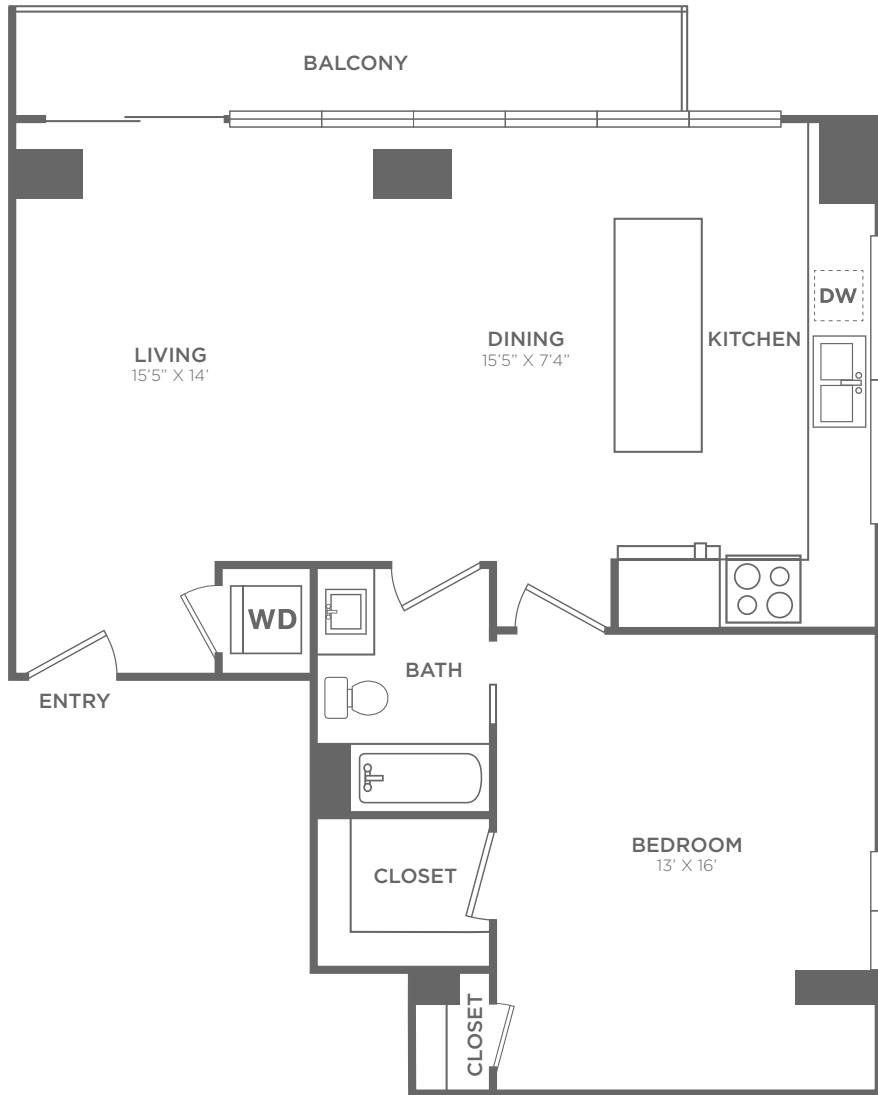

# THE MILE

CORAL GABLES

1M

1 BED / 1 BATH / 952 SQ. FT.

3622 CORAL WAY | MIAMI, FL 33145

786-725-4160 | [www.livethemile.com](http://www.livethemile.com)

*All dimensions and square footages are approximate*