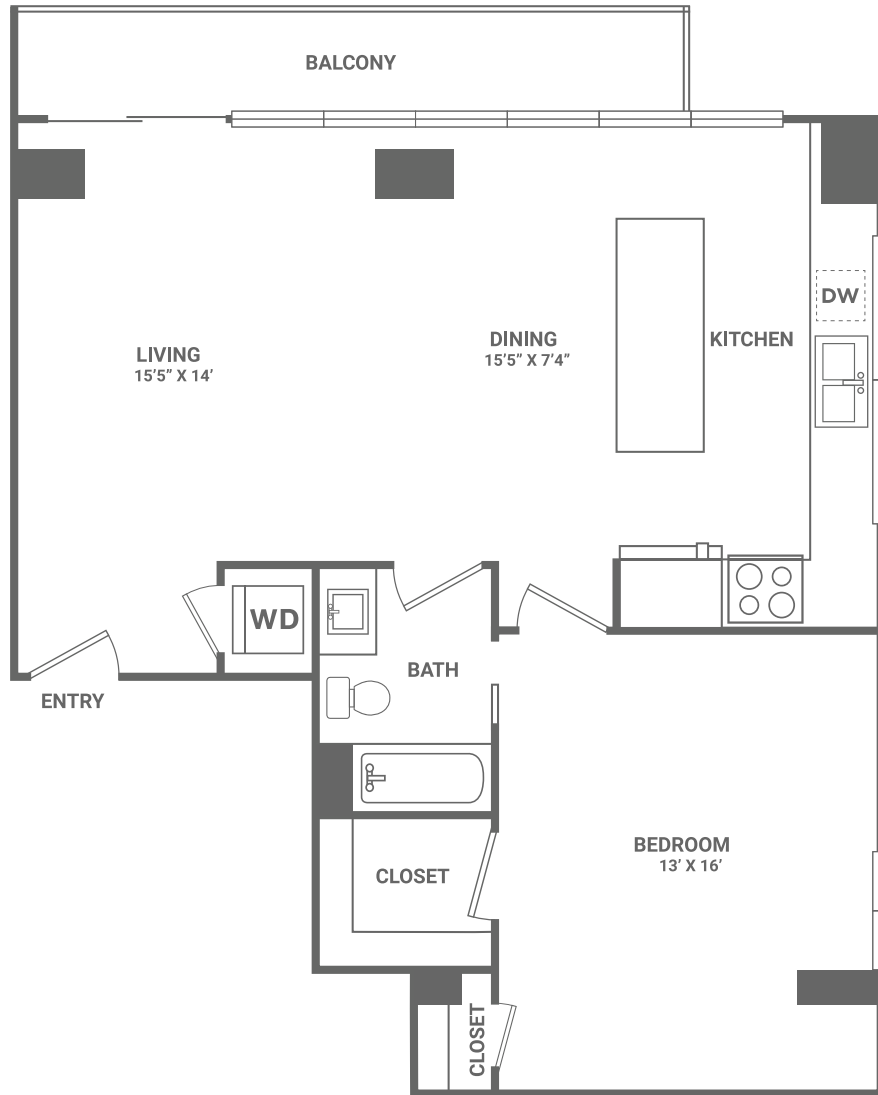

THE MILE

CORAL GABLES

1M

1 BED / 1 BATH / 952 SQ. FT.

3622 CORAL WAY | MIAMI, FL 33145
www.livethemile.com

All dimensions and square footages are approximate