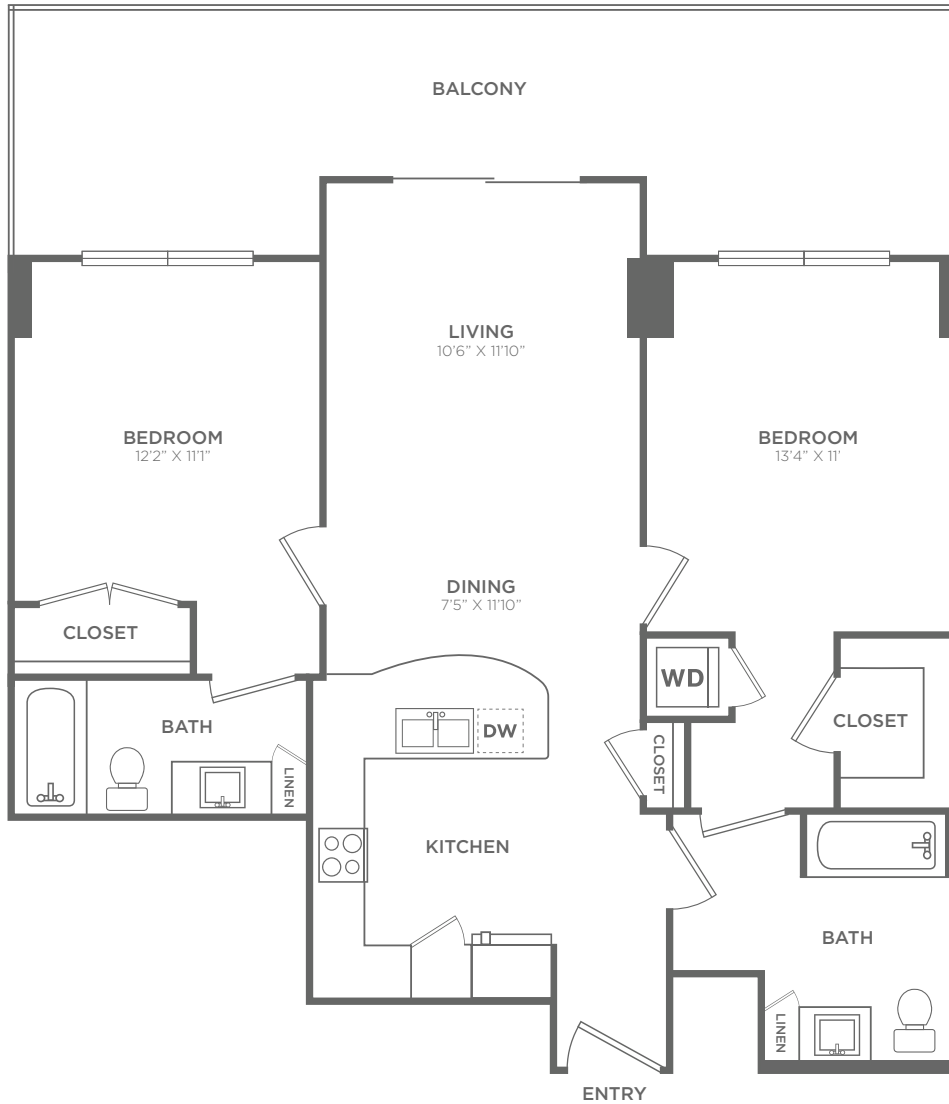

# THE MILE

CORAL GABLES

2A

2 BED / 2 BATH / 996 SQ. FT.

3622 CORAL WAY | MIAMI, FL 33145

786-725-4160 | [www.livethemile.com](http://www.livethemile.com)

All dimensions and square footages are approximate