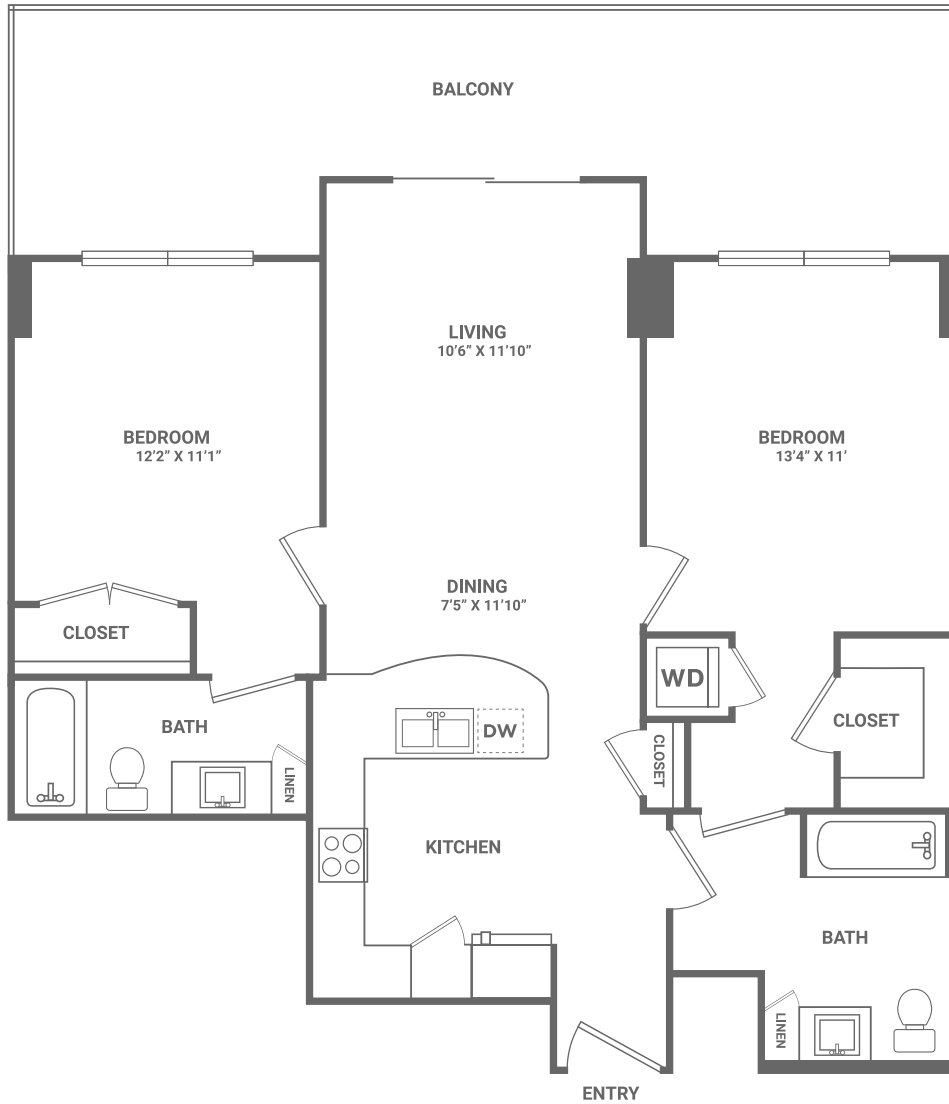

THE MILE

CORAL GABLES

2A

2 BED / 2 BATH / 996 SQ. FT.

3622 CORAL WAY | MIAMI, FL 33145
www.livethemile.com

All dimensions and square footages are approximate