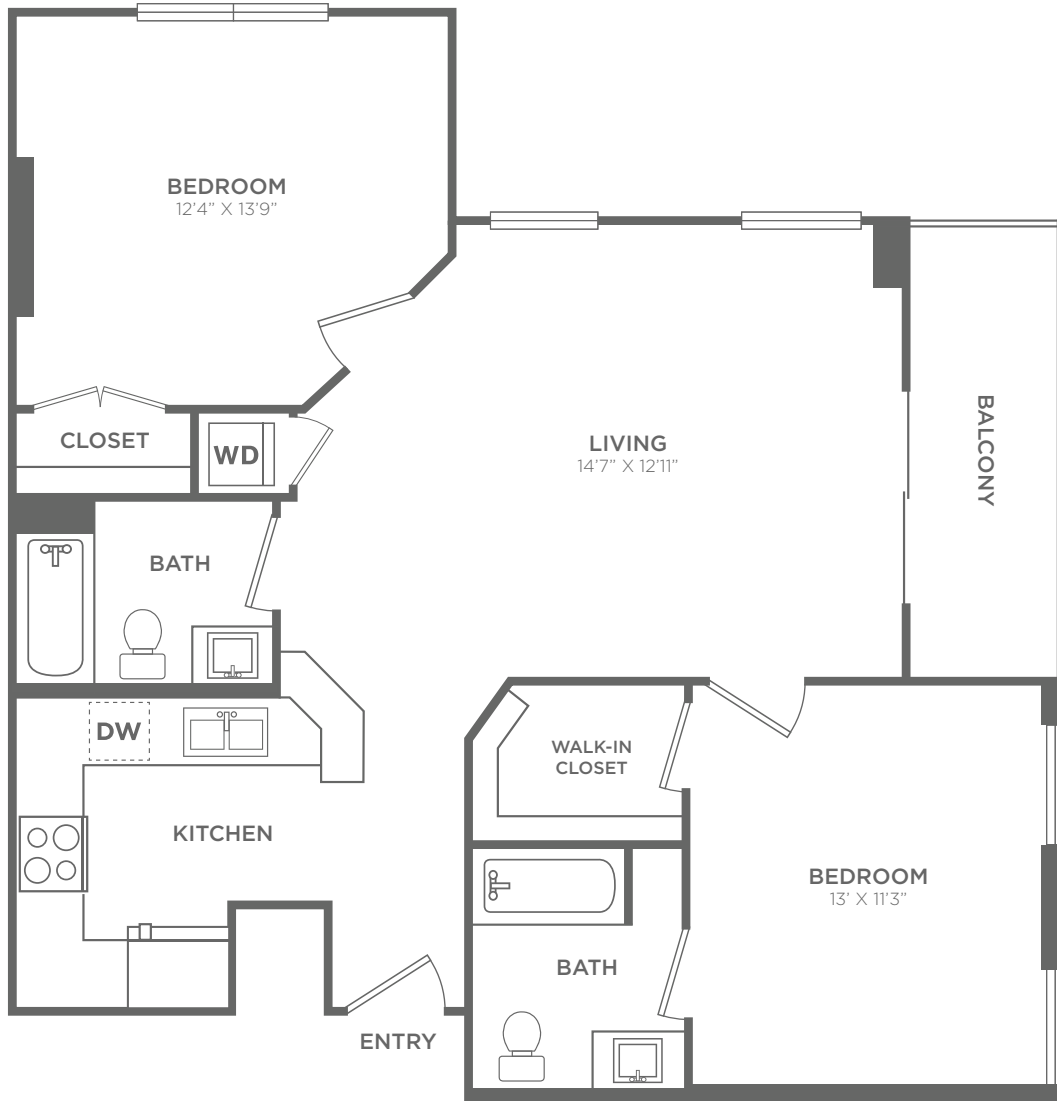

THE MILE

CORAL GABLES

2C

2 BED / 2 BATH / 1024 SQ. FT.

3622 CORAL WAY | MIAMI, FL 33145

786-725-4160 | www.livethemile.com

All dimensions and square footages are approximate