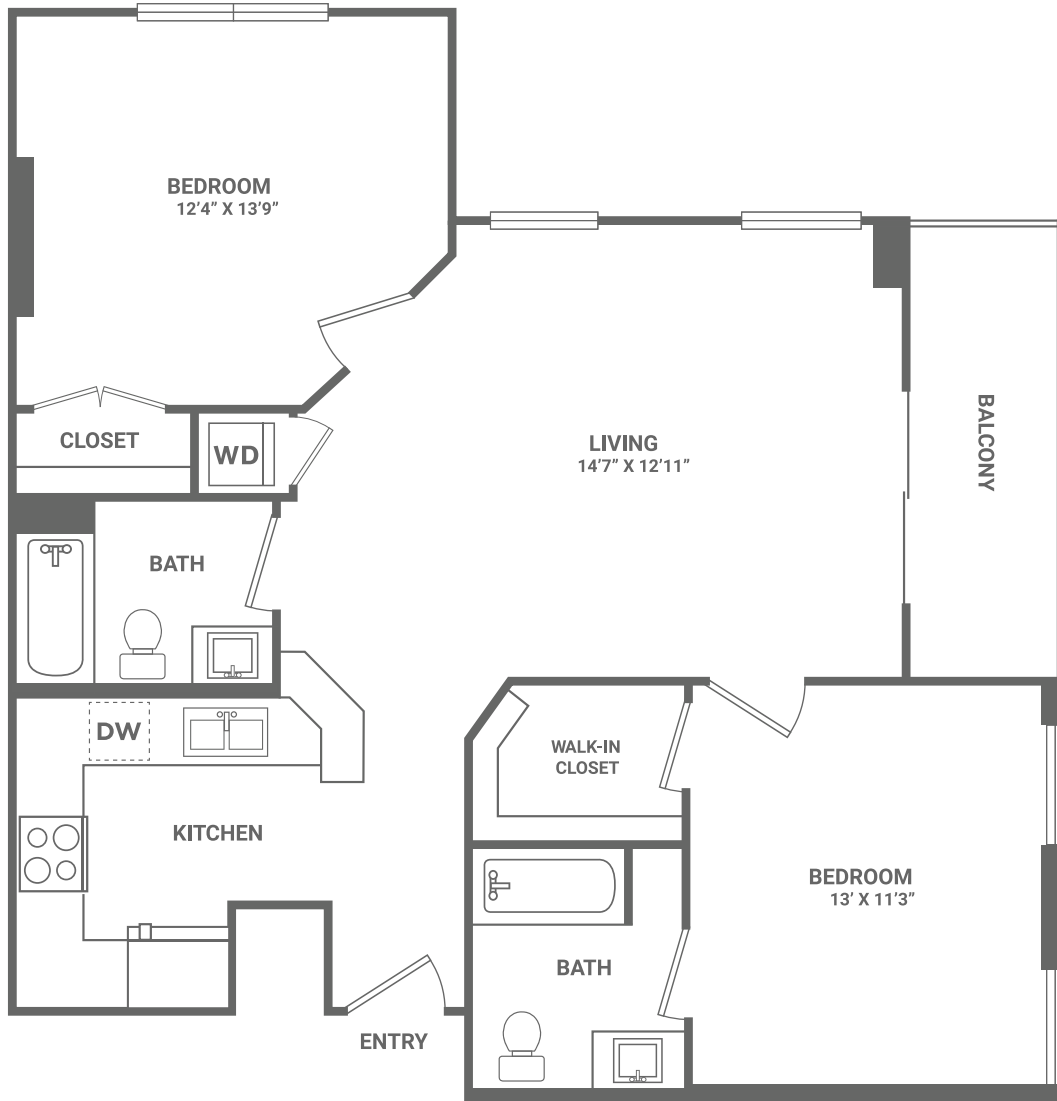

THE MILE

CORAL GABLES

2C

2 BED / 2 BATH / 1024 SQ. FT.

3622 CORAL WAY | MIAMI, FL 33145
www.livethemile.com

All dimensions and square footages are approximate