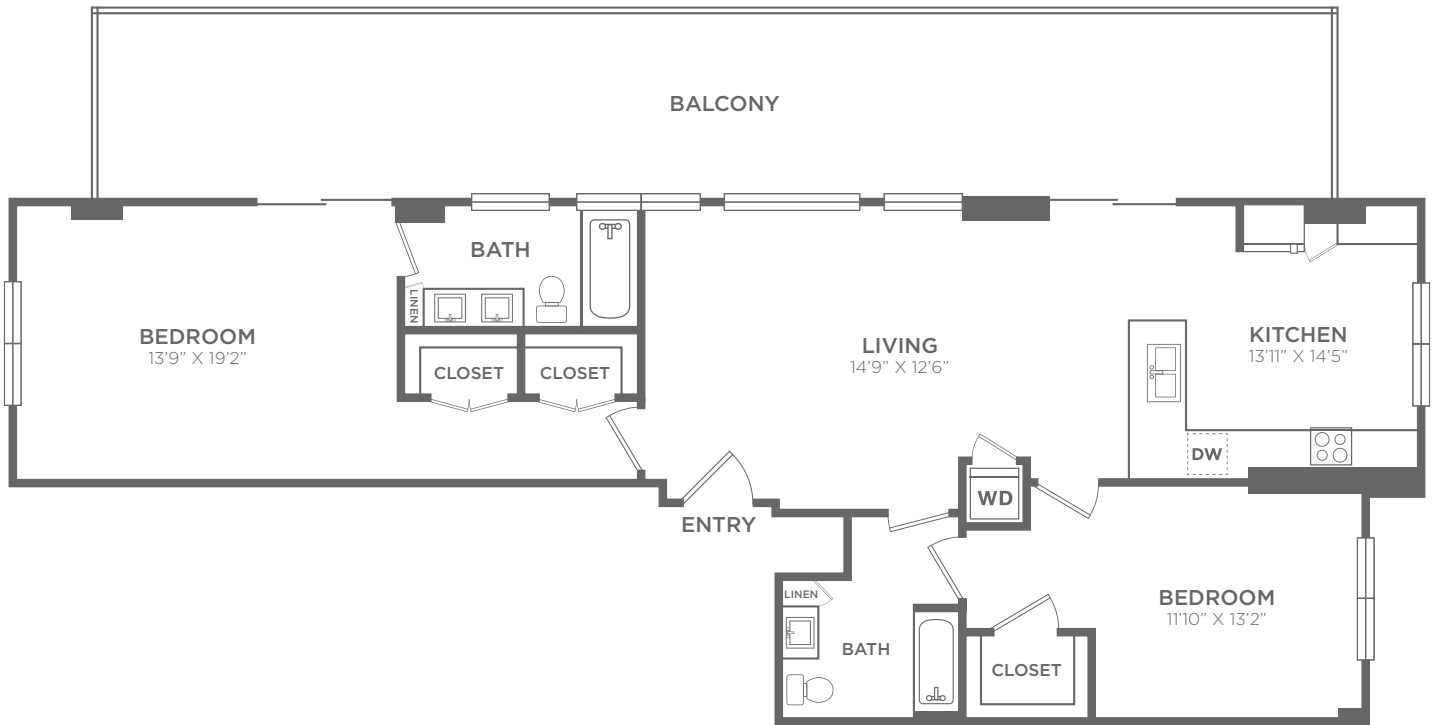

THE MILE

CORAL GABLES

2F

2 BED / 2 BATH / 1489 SQ. FT.

3622 CORAL WAY | MIAMI, FL 33145

786-725-4160 | www.livethemile.com

All dimensions and square footages are approximate