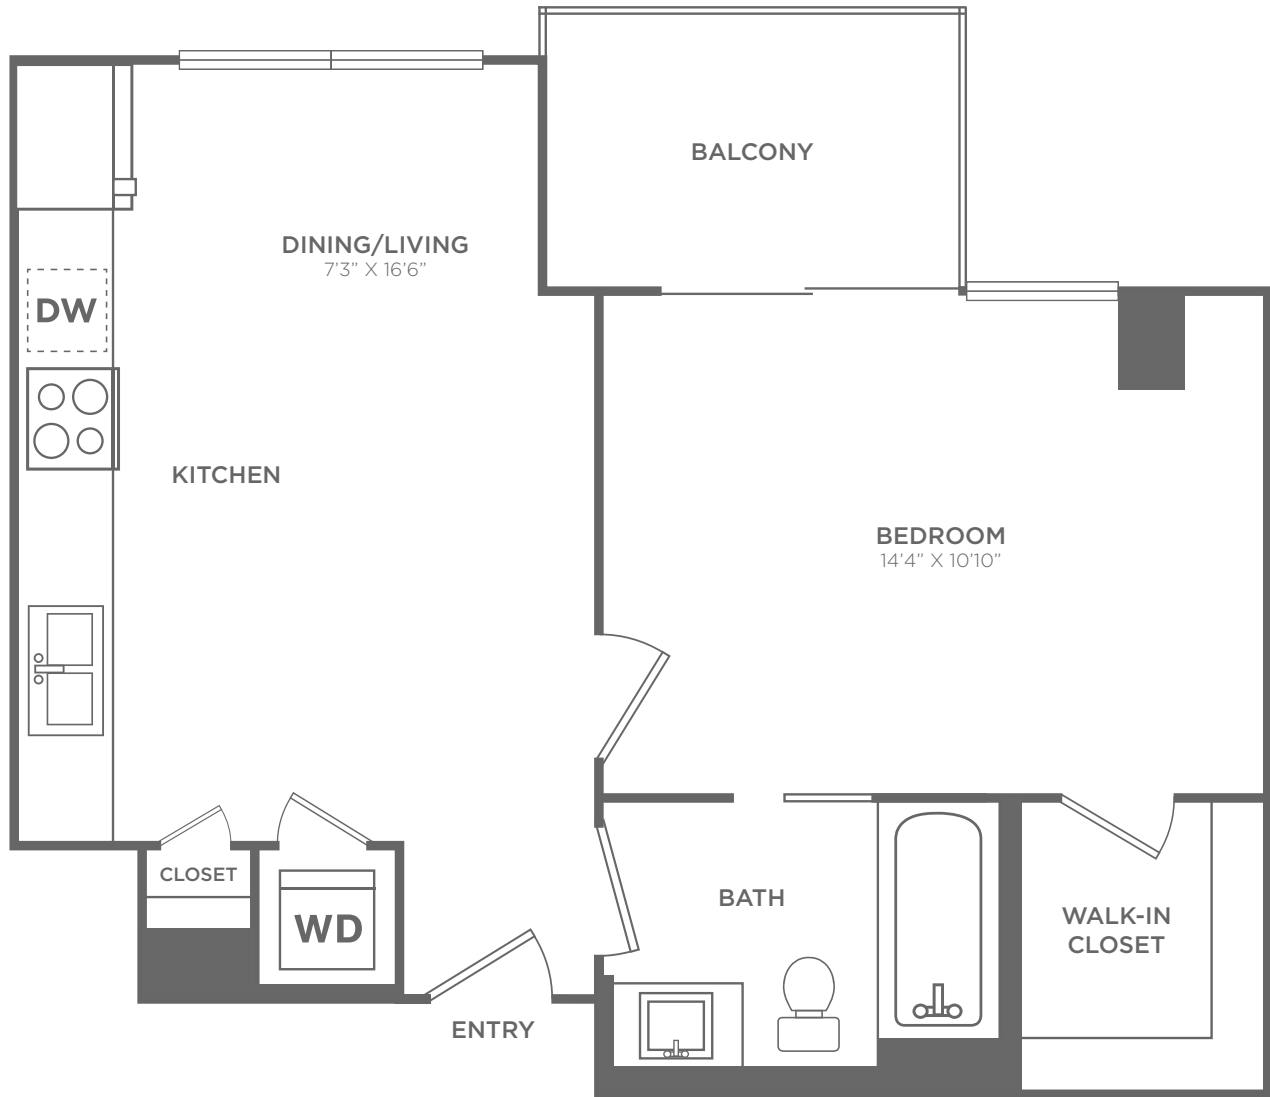

THE MILE

CORAL GABLES

1C

1 BED / 1 BATH / 575 SQ. FT.

3622 CORAL WAY | MIAMI, FL 33145
786-725-4160 | TheMile@greystar.com | LiveTheMile.com

*Floorplans are artist's rendering. All dimensions are approximate. Actual product and specifications may vary in dimension or detail.
Not all features are available in every apartment. Prices and availability are subject to change. Please see a representative for details.*